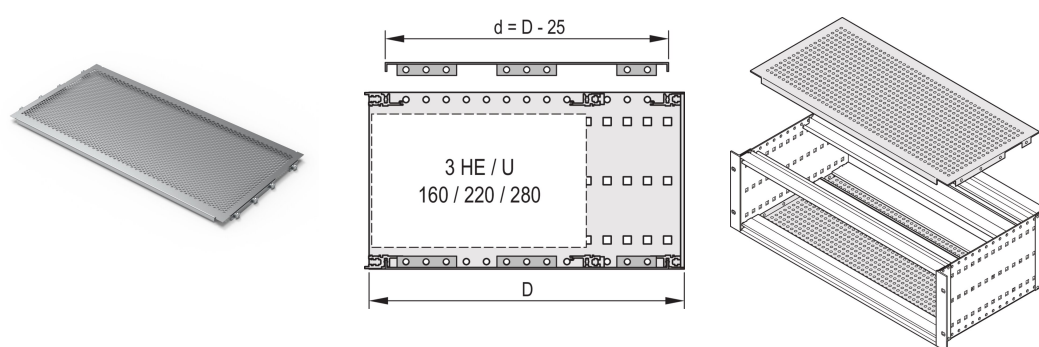

EuropacPRO Cover Plate for Bolting to Side Panel, 84 HP, 175 mm

KATALOGOVÉ ČÍSLO

24560-078

A cover plate is used for electromagnetic shielding or as mechanical protection. The cover can be screwed onto the side panel.

CERTIFICATIONS

VLASTNOSTI

For variable positioning of horizontal rails e.g. for PCBs with standard formats

Perforation degree 58%

Suitable for use with all horizontal rails

VLASTNOSTI PRODUKTU

Rack Width: 84HP

Hĺoubka: 175mm

Množství v balení: 2

Povrchová úprava: Passivated

Materiál: Hliník

Produktová řada: EuropacPRO

Product Type: Cover Plate

Typ: Perforated

Works With: Subracks