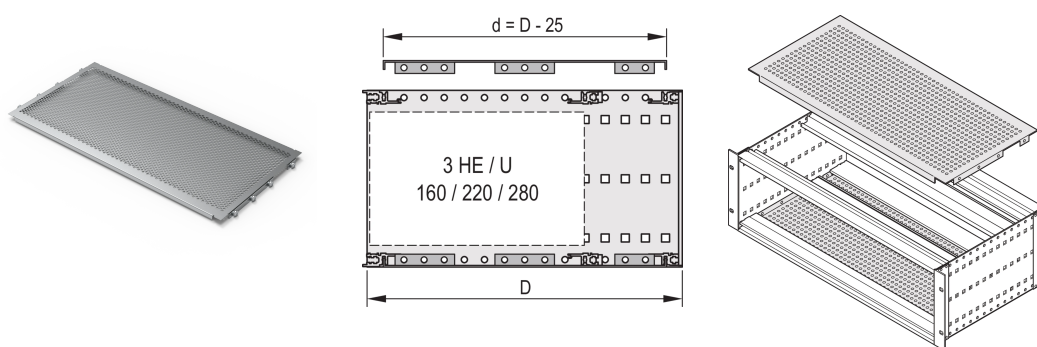

# EuropacPRO Cover Plate for Bolting to Side Panel, 84 HP, 235 mm

## KATALOGOVÉ ČÍSLO

**24560-079**

A cover plate is used for electromagnetic shielding or as mechanical protection. The cover can be screwed onto the side panel.

## VLASTNOSTI

For variable positioning of horizontal rails e.g. for PCBs with standard formats

Perforation degree 58%

Suitable for use with all horizontal rails

## VLASTNOSTI PRODUKTU

Rack Width: 84HP

Hĺoubka: 235mm

Množství v balení: 2

Povrchová úprava: Passivated

Materiál: Hliník

Produktová řada: EuropacPRO

Product Type: Cover Plate