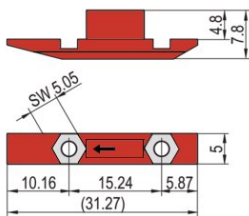

Slide Nut, to Accomodate 2 Nuts, 100 Pieces

KATALOGOVÉ ČÍSLO

24560-165

The slide nut is inserted into the groove of the horizontal rail instead of the threaded insert to assemble a bottom hinged front panel.

CERTIFICATIONS

VLASTNOSTI

The slide nut is inserted into the groove of the horizontal rail instead of the threaded insert

VLASTNOSTI PRODUKTU

Množství v balení: 100

Materiál: Polybutylene Terephthalate

Product Type: Nut