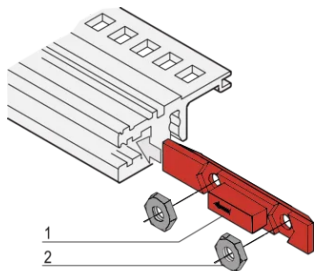

# Slide Nut, to Accomodate 2 Nuts, 12 Pieces

## KATALOGOVÉ ČÍSLO

**24560-166**

The slide nut is inserted into the groove of the horizontal rail instead of the threaded insert to assemble a bottom hinged front panel.

## VLASTNOSTI

The slide nut is inserted into the groove of the horizontal rail instead of the threaded insert

## VLASTNOSTI PRODUKTU

Množství v balení: 12

Materiál: Polybutylene Terephthalate

Product Type: Nut

Typ: Slide Nut

Works With: Front Panels

Net Weight: 0.018kg