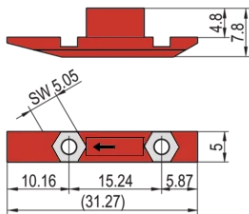

## KATALOGOVÉ ČÍSLO

**24560-166**

The slide nut is inserted into the groove of the horizontal rail instead of the threaded insert to assemble a bottom hinged front panel.

## VLASTNOSTI

The slide nut is inserted into the groove of the horizontal rail instead of the threaded insert