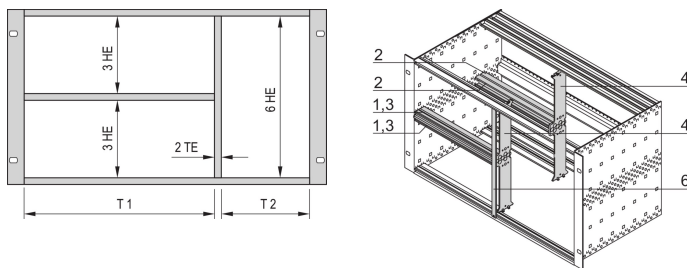

Combined Mounting Kit for Chassis, 20:62 HP

KATALOGOVÉ ČÍSLO

24562-420

The combined mounting enable the option to split a 6 U high subrack or case in 2 x 3 U and 6 U sections. Different versions are available.

CERTIFICATIONS

VLASTNOSTI

Designed to accept Euroboards (100 mm high) and double Euroboards (233.35 mm high)

Subdivision of the 6 U assembly area into: 2 x 3 U, 1 x 6 U

VLASTNOSTI PRODUKTU

Množství v balení: 1

Rack Width 1: 20HP

Rack Width 2: 62HP

Materiál: Hliník; Zinc Alloy

Produktová řada: EuropacPRO

Product Type: Mounting Kit

Rack Height: 6U

Typ: Combined

Works With: Subracks