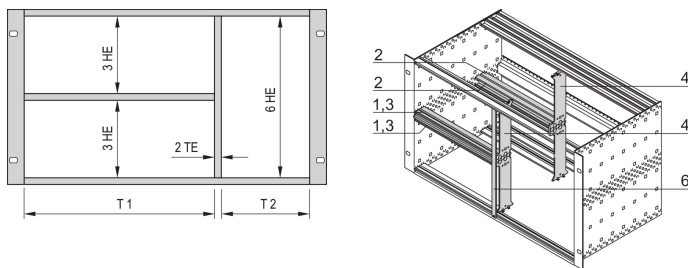

Combined Mounting Kit for Chassis, 40:42 HP

KATALOGOVÉ ČÍSLO

24562-440

The combined mounting enable the option to split a 6 U high subrack or case in 2 x 3 U and 6 U sections. Different versions are available.

CERTIFICATIONS

VLASTNOSTI

Designed to accept Euroboards (100 mm high) and double Euroboards (233.35 mm high)

Subdivision of the 6 U assembly area into: 2 x 3 U, 1 x 6 U

VLASTNOSTI PRODUKTU

Množství v balení: 1

Rack Width 1: 40HP

Rack Width 2: 42HP

Materiál: Hliník; Zinc Alloy

Produktová řada: EuropacPRO

Product Type: Mounting Kit

Rack Height: 6U

Typ: Combined

Works With: Subracks