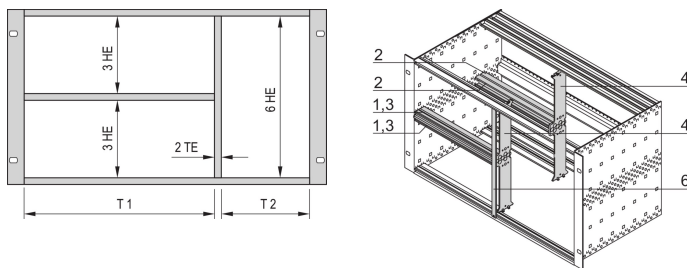

Combined Mounting Kit for Chassis, 42:40 HP

KATALOGOVÉ ČÍSLO

24562-442

The combined mounting enable the option to split a 6 U high subrack or case in 2 x 3 U and 6 U sections. Different versions are available.

CERTIFICATIONS

VLASTNOSTI

Designed to accept Euroboards (100 mm high) and double Euroboards (233.35 mm high)

Subdivision of the 6 U assembly area into: 2 x 3 U, 1 x 6 U

VLASTNOSTI PRODUKTU

Množství v balení: 1

Rack Width 1: 42HP

Rack Width 2: 40HP

Materiál: Hliník; Zinc Alloy

Produktová řada: EuropacPRO

Product Type: Mounting Kit

Rack Height: 6U

Typ: Combined

Works With: Subracks