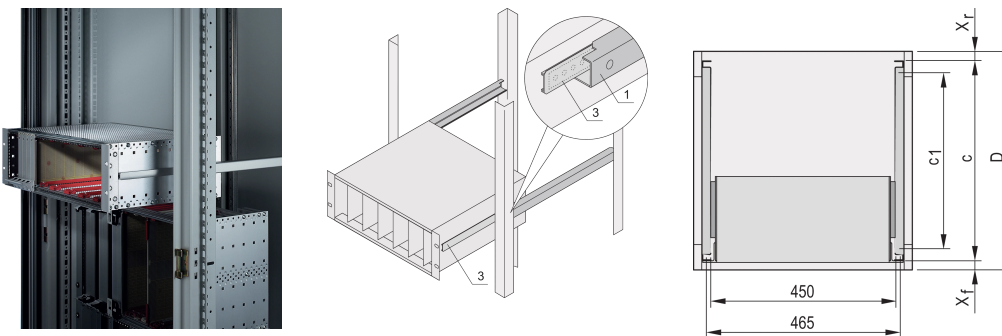

# Varistar CP | Telescopic Slides C-Profile for fitting in cabinet, 900 mm

## KATALOGOVÉ ČÍSLO

**24562-467**

Telescopic slides with guiding profile for fitting in cabinets with 25 kg load capacity.

## VLASTNOSTI

For mounting 84 HP wide sub racks in the 19" plane

Loading capacity: 25 kg per pair

The guiding profile (1) is matched to the fixing dimension in the cabinet (it is bolted to the 19" profile of the cabinet); the adaptor Rail (3) is matched to the depth and fixing dimension on the sub rack (it is inserted into the guiding profile like a telescopic slide)

## VLASTNOSTI PRODUKTU

Produktová řada: Varistar CP

Hloubka: 900mm

Množství v balení: 2

Povrchová úprava: Anodized

Materiál: Hliník

Product Type: Telescopic Slide

Typ: C Profile