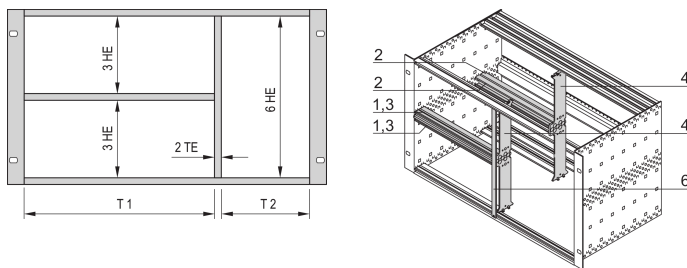

Combined Mounting Kit for Chassis, 84:0 HP

KATALOGOVÉ ČÍSLO

24562-484

The combined mounting enable the option to split a 6 U high subrack or case in 2 x 3 U and 6 U sections. Different versions are available.

CERTIFICATIONS

VLASTNOSTI

Designed to accept Euroboards (100 mm high) and double Euroboards (233.35 mm high)

Subdivision of the 6 U assembly area into: 2 x 3 U, 1 x 6 U

VLASTNOSTI PRODUKTU

Množství v balení: 1

Rack Width 1: 84HP

Materiál: Hliník; Zinc Alloy

Produktová řada: EuropacPRO

Product Type: Mounting Kit

Rack Height: 6U

Typ: Combined

Works With: Subracks

Net Weight: 0.657kg