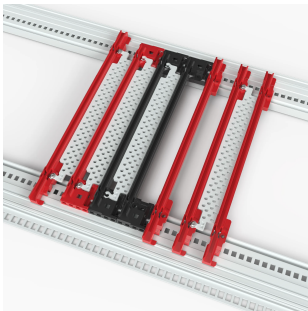

AirBender, Card Guide Insert, 70P Blockage, 4HP, 160mm, 10 Pieces Kit

KATALOGOVÉ ČÍSLO

24563-040

The nVent SCHROFF AirBender Inlay enhances cooling efficiency by up to 85% per slot by balancing airflow in mixed impedance environments. It is easy to install, reduces fan noise, and improves overall system performance.

VLASTNOSTI

AirBender card guide inserts enhance cooling efficiency in electronic systems by up to 85% per 4HP slot by balancing airflow in environments with mixed air impedances

70% blockage: The AirBender introduces additional air impedance in slots with less critical components, redirecting airflow to more vulnerable zones and ensuring better cooling outcomes for all cards

Air bender and CassettePRO cannot be used together in the same slot.

VLASTNOSTI PRODUKTU

Product Type: Air Baffle

Produktová řada: EuropacPRO; RatiopacPRO; RatiopacPRO AIR; CompacPRO; PropacPRO; Inpac

Works With: Subracks; Cases; Systems

Rack Width: 4HP

Hloubka: 160mm

Materiál: Polycarbonate

Množství v balení: 10

Barva: Grey

Complies With: EN 45545-2; UL® 94V-0

DALŠÍ PODROBNOSTI O PRODUKTU

AirBenders with different blockage levels available on request.