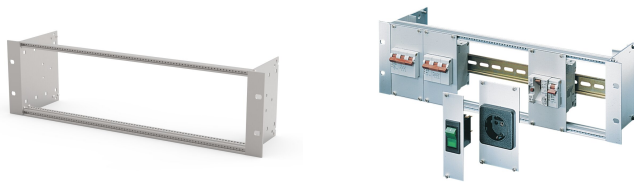

EuropacPRO 19" Subrack Kit for Power Distribution Module, Unshielded, 3 U, 84 HP, 115 mm

KATALOGOVÉ ČÍSLO

24563-100

For mounting installation devices in accordance with DIN 43880 in sizes 1-3 with snap-in technology e.g. mounting sockets, circuit breakers or residual current circuit breaker. These can be fitted after the horizontal rail with lip DIN central rail (35/7.5) are fitted.

CERTIFICATIONS

VLASTNOSTI

For mounting installation devices in accordance with DIN 43880 in sizes 1-3 with snap-in technology e.g. mounting sockets, circuit breakers or residual current circuit breaker. These can be fitted after the horizontal rail with lip DIN central rail (35/7.5) are fitted

Modular frame to accept e.g. power distribution modules

Internal and external dimensions in accordance with the IEC 60297-3-101 and IEEE 1101.1 standards

Aluminium side panels

Horizontal rails type "light"

VLASTNOSTI PRODUKTU

Product Type: Subrack/Chassis

Rack Height: 3U

Rack Width: 84HP

Hloubka: 115mm

For Mounting: Power Distribution Module

EMC Shielding: No

Static Load: 2.5kg