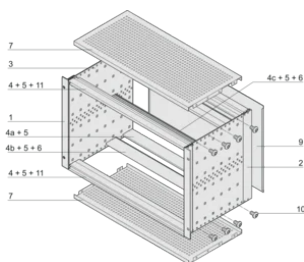

IP 20, in accordance with IEC 60529

Aluminum construction

Internal and external dimensions in accordance with: IEC 60297-3-100, -101, IEEE 1101.1

Rear horizontal rail for backplane mounting with insulation strip

Horizontal rail type "light"

VLASTNOSTI PRODUKTU

Rack Height: 3U

Hloubka (D): 355mm

Množství v balení: 1

For Mounting: Backplane

Board Depth: 160mm; 220mm; 280mm

Gasket Type: Textile EMC

Rukojeť v ceně: No

Mounting: Rack

Complies With: IEC 60297-3-103

EMC Shielding: Yes

Povrchová úprava: Anodized; Passivated

Materiál: Hliník

Product Type: Subrack/Chassis

Rack Width: 84HP

Static Load: 11kg

Net Weight: 3.11kg

DALŠÍ PODROBNOSTI O PRODUKTU

Individual configuration: broad range of variants in height, width and depth; guide rails for a wide variety of applications; interior options; accessories and mounting material.

DIAGRAMS