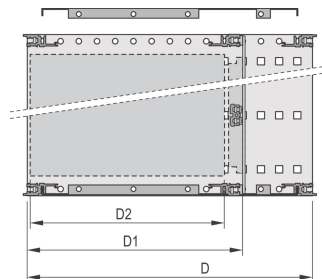

EuropacPRO 19" Subrack Kit for Backplane, Shielded, 3 U, 355 mm

KATALOGOVÉ ČÍSLO

24563-144

EMC Shielded subrack for backplane mounting, rear side covered by a rear panel.

CERTIFICATIONS

VLASTNOSTI

Subrack with side panel type F ("flexible"), front 19" bracket included, depth-adjustable 19" bracket sold separately (not included in items delivered)

Supplied as space-saving flat-pack

Modifications such as cutouts, different finishes or dimensions available

EMC of approximately 40 dB at 1 GHz, 30 dB at 2 GHz, assuming that the front is covered with shielded front panels, testing in accordance with VG 95373 part 15

IP 20, in accordance with IEC 60529

Aluminum construction

Internal and external dimensions in accordance with: IEC 60297-3-100, -101, IEEE 1101.1

Rear horizontal rail for backplane mounting with insulation strip

Horizontal rail type "light"

VLASTNOSTI PRODUKTU

Rack Height: 3U

Hloubka (D): 355mm

Množství v balení: 1

For Mounting: Backplane

Board Depth: 160mm; 220mm; 280mm

Gasket Type: Textile EMC