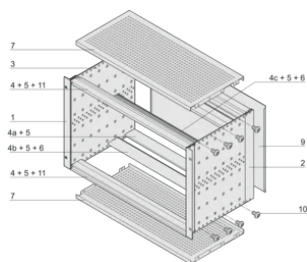

IP 20, in accordance with IEC 60529

Aluminum construction

Internal and external dimensions in accordance with: IEC 60297-3-100, -101, IEEE 1101.1

Rear horizontal rail for backplane mounting with insulation strip

Horizontal rail type "light"

VLASTNOSTI PRODUKTU

Rack Height: 3U

Hloubka (D): 415mm

Množství v balení: 1

For Mounting: Backplane

Board Depth: 160mm; 220mm; 280mm

Gasket Type: Textile EMC

Rukojeť v ceně: No

Mounting: Rack

Complies With: IEC 60297-3-103

EMC Shielding: Yes

Povrchová úprava: Anodized; Passivated

Materiál: Hliník

Product Type: Subrack/Chassis

Rack Width: 84HP

Static Load: 11kg

Net Weight: 3.22kg

DALŠÍ PODROBNOSTI O PRODUKTU

Individual configuration: broad range of variants in height, width and depth; guide rails for a wide variety of applications; interior options; accessories and mounting material.

DIAGRAMS