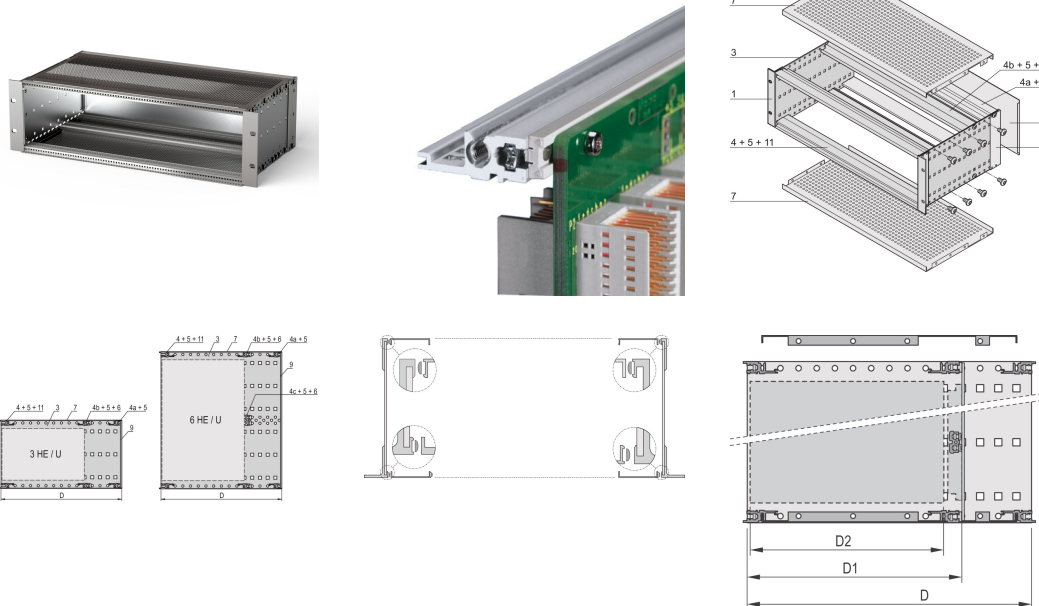

EuropacPRO 19" Subrack Kit for Backplane, Shielded, 3 U, 415 mm

KATALOGOVÉ ČÍSLO

24563-145

EMC Shielded subrack for backplane mounting, rear side covered by a rear panel.

CERTIFICATIONS

VLASTNOSTI

Subrack with side panel type F ("flexible"), front 19" bracket included, depth-adjustable 19" bracket sold separately (not included in items delivered)

Supplied as space-saving flat-pack

Modifications such as cutouts, different finishes or dimensions available

EMC of approximately 40 dB at 1 GHz, 30 dB at 2 GHz, assuming that the front is covered with shielded front panels, testing in accordance with VG 95373 part 15

IP 20, in accordance with IEC 60529

Aluminum construction

Internal and external dimensions in accordance with: IEC 60297-3-100, -101, IEEE 1101.1

Rear horizontal rail for backplane mounting with insulation strip

Horizontal rail type "light"

VLASTNOSTI PRODUKTU

Rack Height: 3U

Hloubka (D): 415mm

Množství v balení: 1

For Mounting: Backplane

Board Depth: 160mm; 220mm; 280mm

Gasket Type: Textile EMC