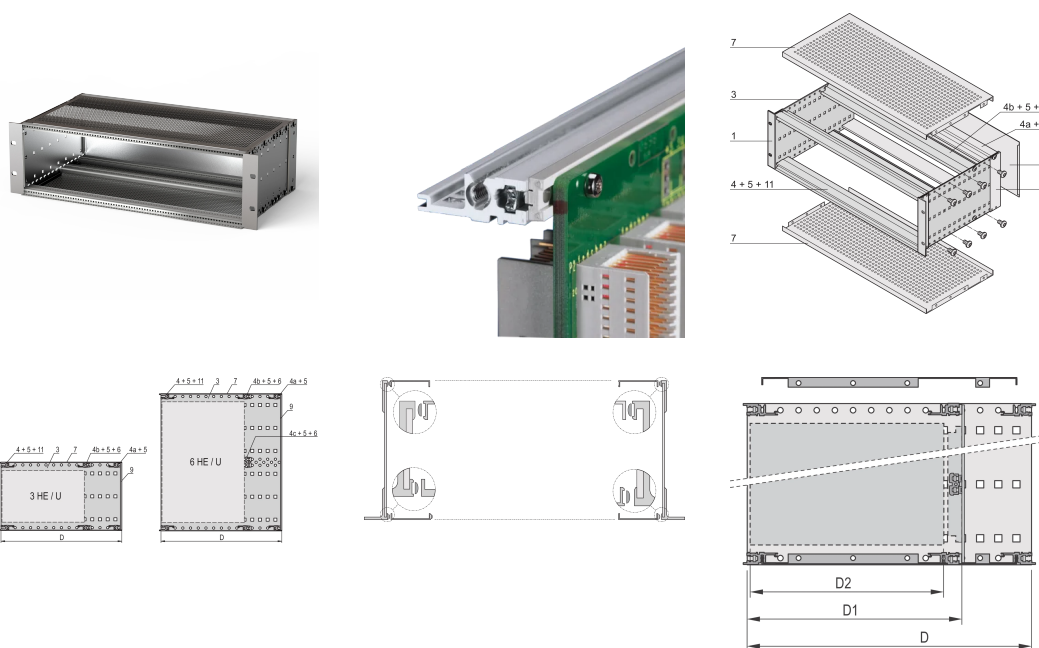

EuropacPRO 19" Subrack Kit for Backplane, Shielded, 3 U, 475 mm

KATALOGOVÉ ČÍSLO

24563-146

EMC Shielded subrack for backplane mounting, rear side covered by a rear panel.

CERTIFICATIONS

VLASTNOSTI

Subrack with side panel type F ("flexible"), front 19" bracket included, depth-adjustable 19" bracket sold separately (not included in items delivered)

Supplied as space-saving flat-pack

Modifications such as cutouts, different finishes or dimensions available

EMC of approximately 40 dB at 1 GHz, 30 dB at 2 GHz, assuming that the front is covered with shielded front panels, testing in accordance with VG 95373 part 15

IP 20, in accordance with IEC 60529

Aluminum construction

Internal and external dimensions in accordance with: IEC 60297-3-100, -101, IEEE 1101.1

Rear horizontal rail for backplane mounting with insulation strip

Horizontal rail type "light"

VLASTNOSTI PRODUKTU

Rack Height: 3U

Hloubka (D): 475mm

Množství v balení: 1

For Mounting: Backplane

Board Depth: 160mm; 220mm; 280mm

Gasket Type: Textile EMC