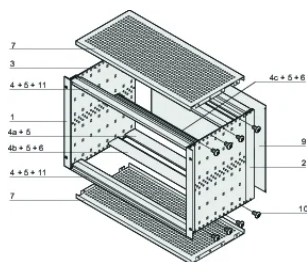

IP 20, in accordance with IEC 60529

Aluminum construction

Internal and external dimensions in accordance with: IEC 60297-3-100, -101, IEEE 1101.1

Rear horizontal rail for backplane mounting with insulation strip

Horizontal rail type "light"

VLASTNOSTI PRODUKTU

Rack Height: 3U

Hloubka (D): 475mm

Množství v balení: 1

For Mounting: Backplane

Board Depth: 160mm; 220mm; 280mm

Gasket Type: Textile EMC

Rukojeť v ceně: No

Mounting: Rack

Complies With: IEC 60297-3-103

EMC Shielding: Yes

Povrchová úprava: Anodized; Passivated

Materiál: Hliník

Product Type: Subrack/Chassis

Rack Width: 84HP

Static Load: 11kg

Net Weight: 3.45kg

DALŠÍ PODROBNOSTI O PRODUKTU

Individual configuration: broad range of variants in height, width and depth; guide rails for a wide variety of applications; interior options; accessories and mounting material.

DIAGRAMS