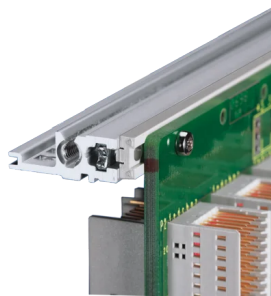

EuropacPRO 19" Subrack Kit for Backplane, Shielded, CompactPCI, 3 U, 235 mm

KATALOGOVÉ ČÍSLO

24563-152

EMC Shielded subrack for backplane mounting, for CPCI application.

CERTIFICATIONS

VLASTNOSTI

Subrack with side panel type F ("flexible") for CompactPCI plug-in units with high insertion and withdrawal forces

Aluminum construction

Rear horizontal rail for backplane mounting with insulation strip

Internal and external dimensions in accordance with: IEC 60297-3-100, -101, -102, -103, -104, IEEE 1101.1, IEEE 1101.10/11

Modifications such as cutouts, different finishes or dimensions available

EMC of approximately 40 dB at 1 GHz, 30 dB at 2 GHz, assuming that the front is covered with shielded front panels, testing in accordance with VG 95373 part 15

Board Depth: 160mm

Gasket Type: Textile EMC

Rukojeť v ceně: No

Mounting: Rack

Complies With: IEC 60297-3-103; IEEE 1101.10

EMC Shielding: Yes

Povrchová úprava: Anodized; Passivated

Materiál: Hliník