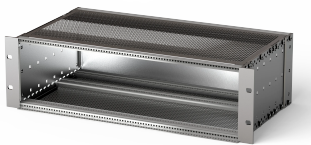

EuropacPRO 19" Subrack Kit for Backplane, Shielded, CompactPCI, 3 U, 235 mm

KATALOGOVÉ ČÍSLO

24563-152

EMC Shielded subrack for backplane mounting, for CPCI application.

CERTIFICATIONS

VLASTNOSTI

Subrack with side panel type F ("flexible") for CompactPCI plug-in units with high insertion and withdrawal forces

Aluminum construction

Rear horizontal rail for backplane mounting with insulation strip

Internal and external dimensions in accordance with: IEC 60297-3-100, -101, -102, -103, -104, IEEE 1101.1, IEEE 1101.10/11

Supplied as space-saving flat-pack

IP 20, in accordance with IEC 60529

Horizontal rail type "Heavy"

VLASTNOSTI PRODUKTU

Rack Height: 3U

Hĺoubka (D): 235mm

Množství v balení: 1

For Mounting: Backplane

Board Depth: 160mm

Gasket Type: Textile EMC

Rukojeť v ceně: No

Mounting: Rack

Complies With: IEC 60297-3-103; IEEE 1101.10

EMC Shielding: Yes

Povrchová úprava: Anodized; Passivated

Materiál: Hliník