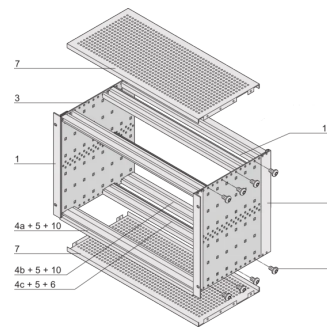

EuropacPRO 19" Subrack Kit for Backplane, Shielded, CompactPCI, 3 U, 235 mm

KATALOGOVÉ ČÍSLO

24563-152

EMC Shielded subrack for backplane mounting, for CPCI application.

CERTIFICATIONS

VLASTNOSTI

Subrack with side panel type F ("flexible") for CompactPCI plug-in units with high insertion and withdrawal forces

Aluminum construction

Rear horizontal rail for backplane mounting with insulation strip

Internal and external dimensions in accordance with: IEC 60297-3-100, -101, -102, -103, -104, IEEE 1101.1, IEEE 1101.10/11

Supplied as space-saving flat-pack

IP 20, in accordance with IEC 60529

Horizontal rail type "Heavy"

VLASTNOSTI PRODUKTU

Rack Height: 3U

Hĺoubka (D): 235mm

Množství v balení: 1

For Mounting: Backplane

Board Depth: 160mm

Gasket Type: Textile EMC

Rukojeť v ceně: No

Mounting: Rack

Complies With: IEC 60297-3-103; IEEE 1101.10

EMC Shielding: Yes

Povrchová úprava: Anodized; Passivated

Materiál: Hliník