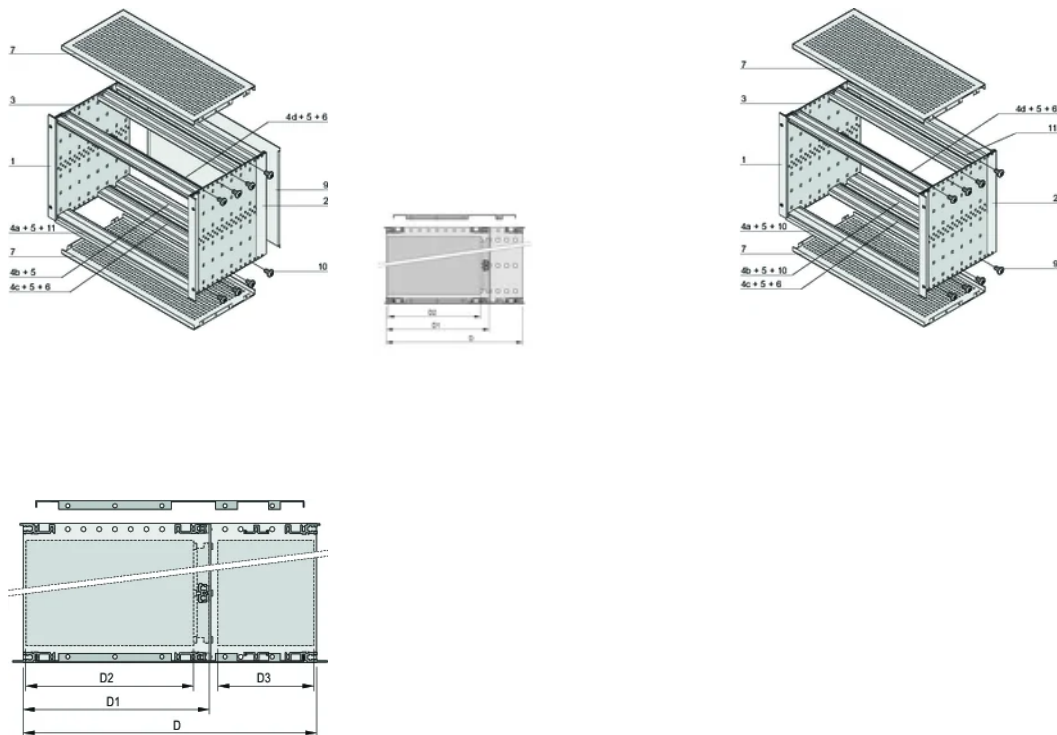

DIAGRAMS

UPOZORNĚNÍ

Produkty nVent musí být instalovány a používány pouze tak, jak je uvedeno v instrukčních listech a materiálech pro školení nVent. Instrukční listy jsou k dispozici na www.nvent.com a od vašeho zástupce zákaznického servisu nVent. Nesprávná instalace, zneužití, nesprávné použití nebo jiný nedostatek úplného dodržování pokynů a varování nVent může způsobit selhání produktu, poškození majetku, vážné zranění osob a smrt a/nebo zrušit vaši záruku.

North America

All locations
+1.763.422.2661
Chat with us:
nvent.com/schroff

Europe

Straubenhardt, Germany
+49.7082.794.0
Betschdorf, France
+33.3.88.90.64.90
Warsaw, Poland
+48.22.209.98.35
Assago, Italy
+39.02.932.7141
Chat with us:
nvent.com/schroff

Asia

Shanghai, China
+86.21.2412.6943
Qingdao, China
+86.532.8771.6101
Singapore
+65.6768.5800
Shin-Yokohama, Japan
+81.45.476.0271
Chat with us:
nvent.com/schroff

Middle East & India

Dubai, United Arab Emirates
+971.4.378.1700
Bangalore, India
+91.80.6715.2001
Istanbul, Turkey
+90.216.250.7374
Chat with us:
nvent.com/schroff

Naše portfolio silných značek:

CADDY ERICO HOFFMAN ILSCO SCHROFF TRACHTE