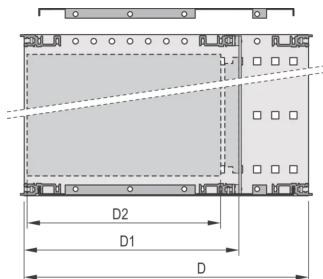

EuropacPRO 19" Subrack Kit for Backplane, Shielded, CompactPCI, 3 U, 235 mm

KATALOGOVÉ ČÍSLO

24563-152

EMC Shielded subrack for backplane mounting, for CPCI application.

CERTIFICATIONS

VLASTNOSTI

Subrack with side panel type F ("flexible") for CompactPCI plug-in units with high insertion and withdrawal forces

Aluminum construction

Rear horizontal rail for backplane mounting with insulation strip

Internal and external dimensions in accordance with: IEC 60297-3-100, -101, -102, -103, -104, IEEE 1101.1, IEEE 1101.10/11

Supplied as space-saving flat-pack

IP 20, in accordance with IEC 60529

Horizontal rail type "Heavy"

VLASTNOSTI PRODUKTU

Rack Height: 3U

Hĺoubka (D): 235mm

Množství v balení: 1

For Mounting: Backplane

Board Depth: 160mm

Gasket Type: Textile EMC

Rukojeť v ceně: No

Mounting: Rack

Complies With: IEC 60297-3-103; IEEE 1101.10

EMC Shielding: Yes

Povrchová úprava: Anodized; Passivated

Materiál: Hliník