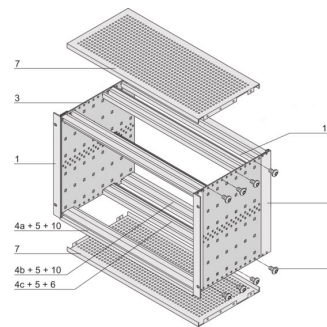

EuropacPRO 19" Subrack Kit for Backplane, Shielded, CompactPCI, 3 U, 275 mm

KATALOGOVÉ ČÍSLO

24563-157

EMC Shielded subrack for backplane mounting, for CPCI application.

CERTIFICATIONS

VLASTNOSTI

Subrack with side panel type F ("flexible") for CompactPCI plug-in units with high insertion and withdrawal forces

Aluminum construction

Rear horizontal rail for backplane mounting with insulation strip

Internal and external dimensions in accordance with: IEC 60297-3-100, -101, -102, -103, -104, IEEE 1101.1, IEEE 1101.10/11

Supplied as space-saving flat-pack

IP 20, in accordance with IEC 60529

Horizontal rail type "Heavy"

VLASTNOSTI PRODUKTU

Rack Height: 3U

Hloubka (D): 275mm

Rear I/O: Yes

Množství v balení: 1

For Mounting: Backplane

Board Depth: 80mm; 160mm

Gasket Type: Textile EMC

Rukojeť v ceně: No

Mounting: Rack

Complies With: IEC 60297-3-103; IEEE 1101.10; IEEE 1101.11

EMC Shielding: Yes

Povrchová úprava: Anodized; Passivated