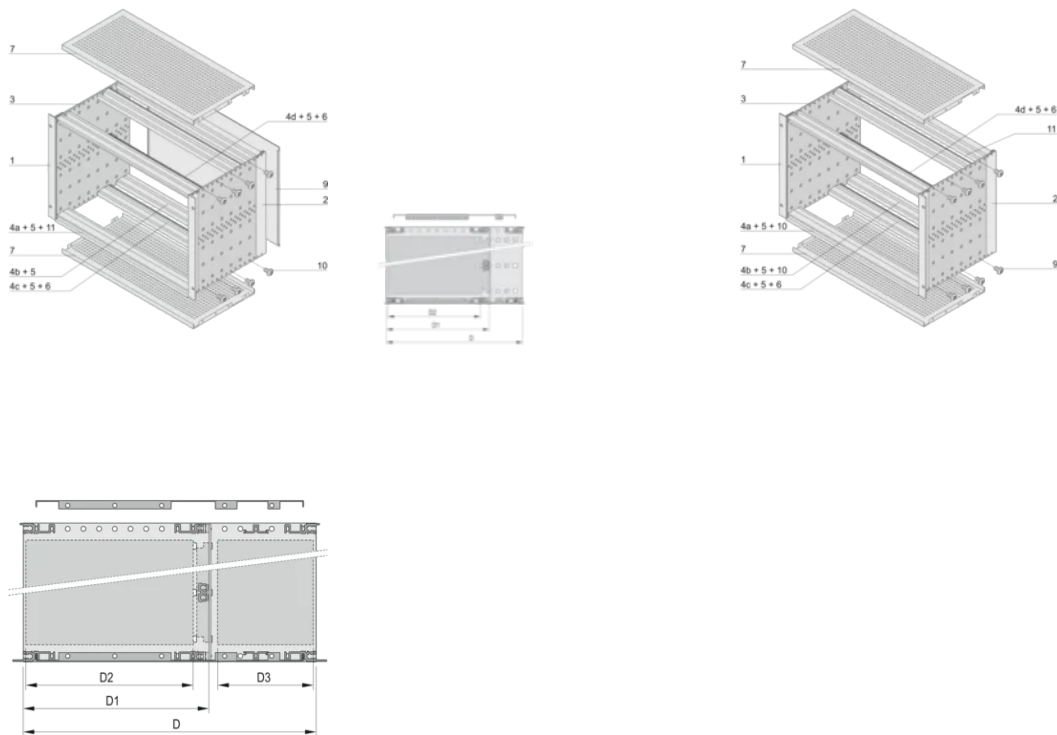

DIAGRAMS

UPOZORNĚNÍ

Produkty nVent musí být instalovány a používány pouze tak, jak je uvedeno v instrukčních listech a materiálech pro školení nVent. Instrukční listy jsou k dispozici na www.nvent.com a od vašeho zástupce zákaznického servisu nVent. Nesprávná instalace, zneužití, nesprávné použití nebo jiný nedostatek úplného dodržování pokynů a varování nVent může způsobit selhání produktu, poškození majetku, vážné zranění osob a smrt a/nebo zrušit vaši záruku.

North America

All locations
+1.763.422.2661
Chat with us:
nvent.com/schroff

Europe

Straubenhardt, Germany
+49.7082.794.0
Betschdorf, France
+33.3.88.90.64.90
Warsaw, Poland
+48.22.209.98.35
Assago, Italy
+39.02.932.7141
Chat with us:
nvent.com/schroff

Asia

Shanghai, China
+86.21.2412.6943
Qingdao, China
+86.532.8771.6101
Singapore
+65.6768.5800
Shin-Yokohama, Japan
+81.45.476.0271
Chat with us:
nvent.com/schroff

Middle East & India

Dubai, United Arab Emirates
+971.4.378.1700
Bangalore, India
+91.80.6715.2001
Istanbul, Turkey
+90.216.250.7374
Chat with us:
nvent.com/schroff

Naše portfolio silných značek:

CADDY ERICO HOFFMAN ILSCO SCHROFF TRACHTE