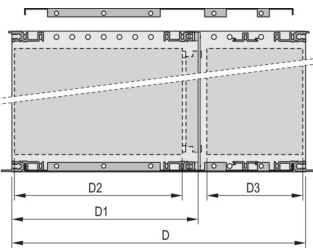

EuropacPRO 19" Subrack Kit for Backplane, Shielded, CompactPCI, 3 U, 275 mm

KATALOGOVÉ ČÍSLO

24563-157

EMC Shielded subrack for backplane mounting, for CPCI application.

CERTIFICATIONS

VLASTNOSTI

Subrack with side panel type F ("flexible") for CompactPCI plug-in units with high insertion and withdrawal forces

Aluminum construction

Rear horizontal rail for backplane mounting with insulation strip

Internal and external dimensions in accordance with: IEC 60297-3-100, -101, -102, -103, -104, IEEE 1101.1, IEEE 1101.10/11

Supplied as space-saving flat-pack

IP 20, in accordance with IEC 60529

Horizontal rail type "Heavy"

VLASTNOSTI PRODUKTU

Rack Height: 3U

Hloubka (D): 275mm

Rear I/O: Yes

Množství v balení: 1