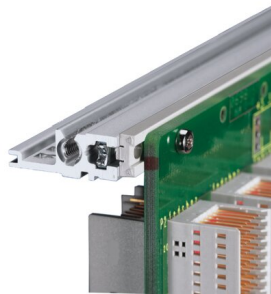

EuropacPRO 19" Subrack Kit for Backplane, Shielded, CompactPCI, 3 U, 275 mm

KATALOGOVÉ ČÍSLO

24563-157

EMC Shielded subrack for backplane mounting, for CPCI application.

CERTIFICATIONS

VLASTNOSTI

Subrack with side panel type F ("flexible") for CompactPCI plug-in units with high insertion and withdrawal forces

Aluminum construction

Rear horizontal rail for backplane mounting with insulation strip

Internal and external dimensions in accordance with: IEC 60297-3-100, -101, -102, -103, -104, IEEE 1101.1, IEEE 1101.10/11

Modifications such as cutouts, different finishes or dimensions available

EMC of approximately 40 dB at 1 GHz, 30 dB at 2 GHz, assuming that the front is covered with shielded front panels, testing in accordance with VG 95373 part 15

For Mounting: Backplane

Board Depth: 80mm; 160mm

Gasket Type: Textile EMC

Rukojeť v ceně: No

Mounting: Rack

Complies With: IEC 60297-3-103; IEEE 1101.10; IEEE 1101.11

EMC Shielding: Yes

Povrchová úprava: Anodized; Passivated