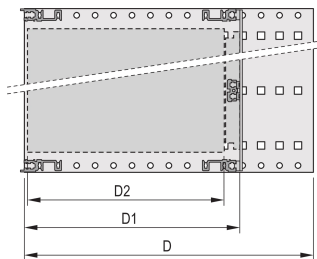

EuropacPRO 19" Subrack Kit for Backplane, Heavy, Retrofit Shielding, 3 U, 175 mm

KATALOGOVÉ ČÍSLO

24563-161

Rear horizontal rail for backplane mounting with insulation strip

CERTIFICATIONS

VLASTNOSTI

Horizontal rail type "Heavy"

Shock and Vibration resistance up to 5 g

IP 20, in accordance with IEC 60529

Shock and vibration tested to the German "Bahn" standards BN 411002, BN 411003

Internal and external dimensions in accordance with: IEC 60297-3-100, -101, IEEE 1101.1