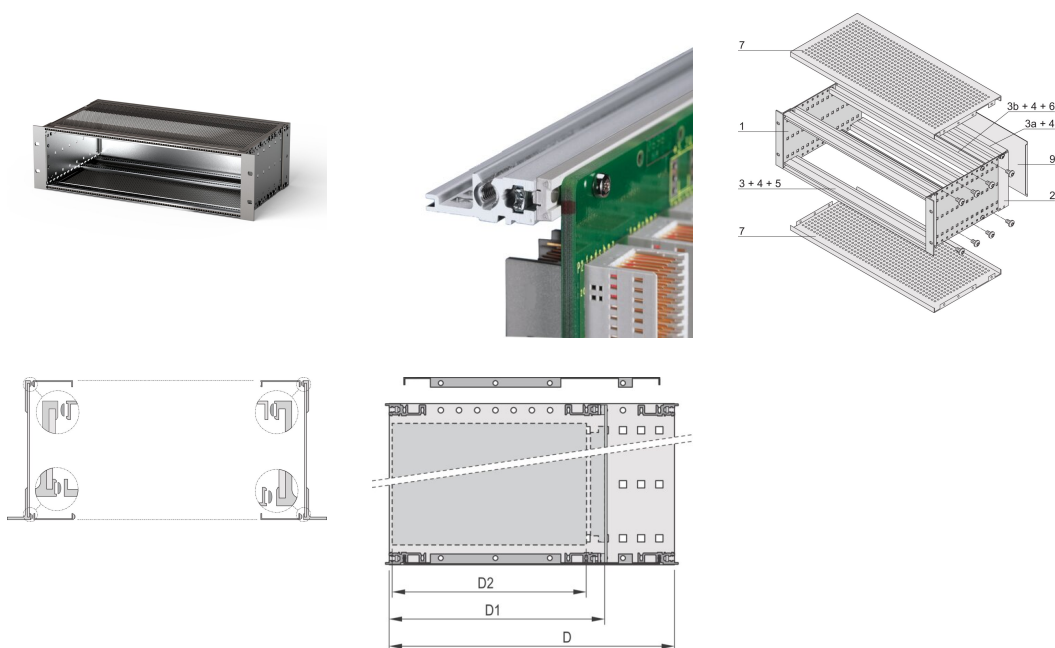

EuropacPRO 19" Subrack Kit for Backplane, Heavy, Shielded, 3 U, 235 mm

KATALOGOVÉ ČÍSLO

24563-172

EMC Shielded subrack for backplane mounting, heavy version with tox welded side panels.

CERTIFICATIONS

VLASTNOSTI

Subrack with side panel type H ("Heavy"), 19" bracket is firmly fixed to side panel (tox-cold welded)

Modifications such as cutouts, different finishes or dimensions available

Supplied as space-saving flat-pack

Internal and external dimensions in accordance with: IEC 60297-3-100, -101, IEEE 1101.1

Shock and vibration tested to the German "Bahn" standards BN 411002, BN 411003

IP 20, in accordance with IEC 60529

VLASTNOSTI PRODUKTU

Rack Height: 3U

Hloubka (D): 235mm

Množství v balení: 1

For Mounting: Backplane

Board Depth: 160mm; 220mm

Gasket Type: Textile EMC

Shock and Vibration Tolerance: 5g (force)