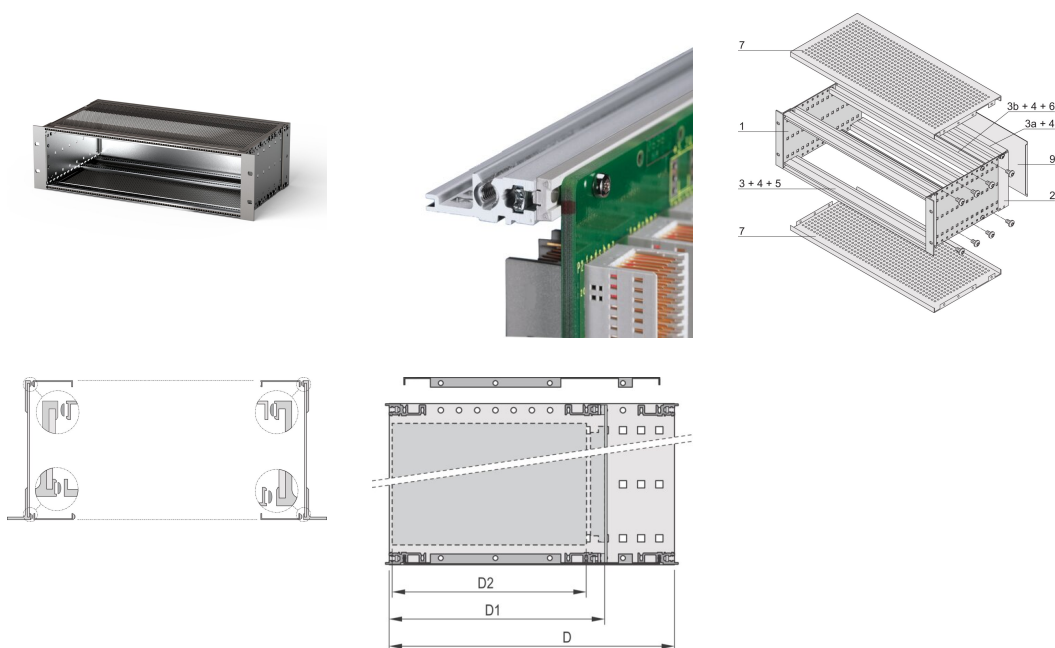

EuropacPRO 19" Subrack Kit for Backplane, Heavy, Shielded, 3 U, 295 mm

KATALOGOVÉ ČÍSLO

24563-173

EMC Shielded subrack for backplane mounting, heavy version with tox welded side panels.

CERTIFICATIONS

VLASTNOSTI

Subrack with side panel type H ("Heavy"), 19" bracket is firmly fixed to side panel (tox-cold welded)

Modifications such as cutouts, different finishes or dimensions available

Supplied as space-saving flat-pack

Internal and external dimensions in accordance with: IEC 60297-3-100, -101, IEEE 1101.1

Shock and vibration tested to the German "Bahn" standards BN 411002, BN 411003

IP 20, in accordance with IEC 60529

VLASTNOSTI PRODUKTU

Rack Height: 3U

Hloubka (D): 295mm

Množství v balení: 1

For Mounting: Backplane

Board Depth: 160mm; 220mm; 280mm

Gasket Type: Textile EMC

Shock and Vibration Tolerance: 5g (force)