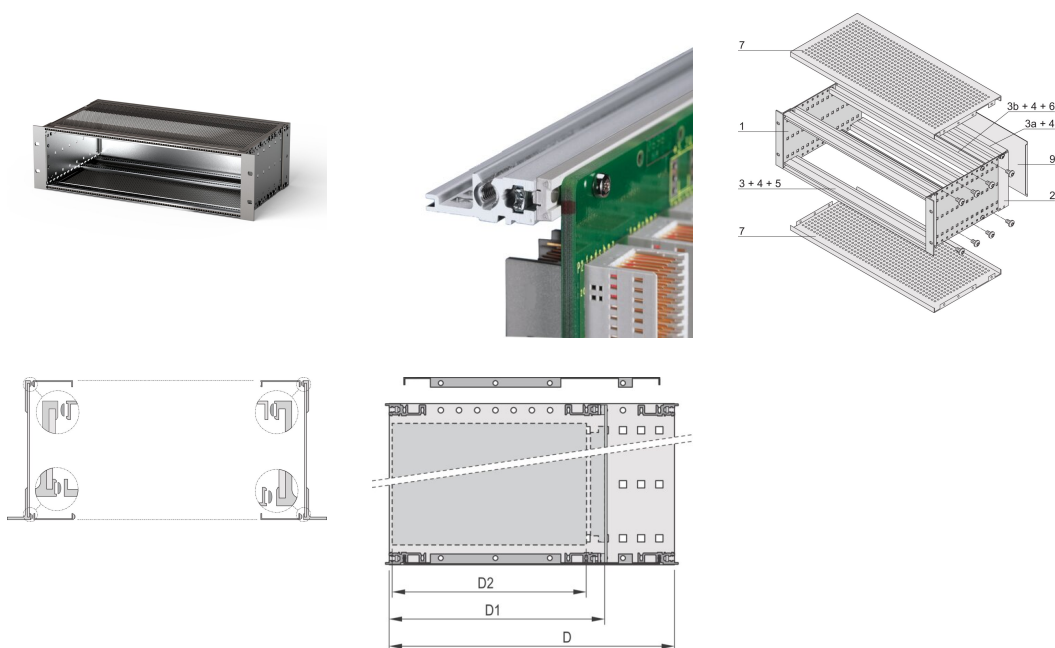

EuropacPRO 19" Subrack Kit for Backplane, Heavy, Shielded, 3 U, 355 mm

KATALOGOVÉ ČÍSLO

24563-174

EMC Shielded subrack for backplane mounting, heavy version with tox welded side panels.

CERTIFICATIONS

VLASTNOSTI

Subrack with side panel type H ("Heavy"), 19" bracket is firmly fixed to side panel (tox-cold welded)

Modifications such as cutouts, different finishes or dimensions available

Supplied as space-saving flat-pack

Internal and external dimensions in accordance with: IEC 60297-3-100, -101, IEEE 1101.1

Shock and vibration tested to the German "Bahn" standards BN 411002, BN 411003

IP 20, in accordance with IEC 60529

VLASTNOSTI PRODUKTU

Rack Height: 3U

Hloubka (D): 355mm

Množství v balení: 1

For Mounting: Backplane

Board Depth: 160mm; 220mm; 280mm

Gasket Type: Textile EMC

Shock and Vibration Tolerance: 5g (force)