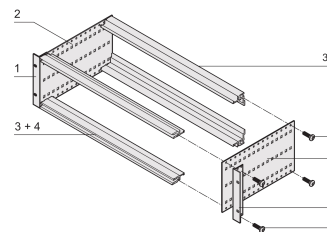

EuropacPRO 19" Subrack Kit for DIN Connector, Retrofit Shielding, 3 U, 175 mm

KATALOGOVÉ ČÍSLO

24563-191

Non-shielded subrack for Din Connector mounting EN 60603-2 (DIN 41612).

CERTIFICATIONS

VLASTNOSTI

Subrack with side panel type F ("flexible"), front 19" bracket included, depth-adjustable 19" bracket sold separately (not included in items delivered)

Modifications such as cutouts, different finishes or dimensions available

Supplied as space-saving flat-pack

Horizontal rail type "light"

VLASTNOSTI PRODUKTU

Rack Height: 3U

Hloubka: 175mm

Množství v balení: 1

For Mounting: DIN Connector

Board Depth: 160mm

Gasket Type: Stainless Steel EMC (retrofitable)

Rukojeť v ceně: No

Mounting: Rack

Complies With: IEC 60297-3-103

EMC Shielding: No

Povrchová úprava: Anodized; Passivated