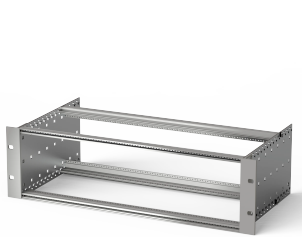

EuropacPRO 19" Subrack Kit for DIN Connector, Retrofit Shielding, 3 U, 175 mm

KATALOGOVÉ ČÍSLO

24563-191

Non-shielded subrack for Din Connector mounting EN 60603-2 (DIN 41612).

CERTIFICATIONS

VLASTNOSTI

Subrack with side panel type F ("flexible"), front 19" bracket included, depth-adjustable 19" bracket sold separately (not included in items delivered)

Modifications such as cutouts, different finishes or dimensions available

Supplied as space-saving flat-pack

Horizontal rail type "light"

VLASTNOSTI PRODUKTU

Rack Height: 3U

Hloubka: 175mm

Množství v balení: 1

For Mounting: DIN Connector

Board Depth: 160mm

Gasket Type: Stainless Steel EMC (retrofitable)

Rukojeť v ceně: No

Mounting: Rack

Complies With: IEC 60297-3-103

EMC Shielding: No

Povrchová úprava: Anodized; Passivated

Materiál: Hliník

Product Type: Subrack/Chassis

Rack Width: 84HP

Static Load: 11kg

Net Weight: 1.11kg

DALŠÍ PODROBNOSTI O PRODUKTU

Individual configuration: broad range of variants in height, width and depth; guide rails for a wide variety of applications; interior options; accessories and mounting material.