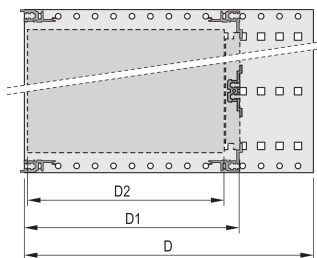

EuropacPRO 19" Subrack Kit for DIN Connector, Retrofit Shielding, 3 U, 175 mm

KATALOGOVÉ ČÍSLO

24563-191

Non-shielded subrack for Din Connector mounting EN 60603-2 (DIN 41612).

CERTIFICATIONS

VLASTNOSTI

Subrack with side panel type F ("flexible"), front 19" bracket included, depth-adjustable 19" bracket sold separately (not included in items delivered)

Aluminum construction

IP 20, in accordance with IEC 60529

Internal and external dimensions in accordance with: IEC 60297-3-100, -101, IEEE 1101.1

Rear horizontal rails for connector mounting (IEC 60603-2 / DIN 41612)

For Mounting: DIN Connector

Board Depth: 160mm

Gasket Type: Stainless Steel EMC (retrofitable)

Rukojeť v ceně: No

Mounting: Rack

Complies With: IEC 60297-3-103

EMC Shielding: No

Povrchová úprava: Anodized; Passivated