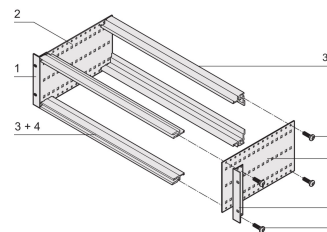

EuropacPRO 19" Subrack Kit for DIN Connector, Retrofit Shielding, 3 U, 235 mm

KATALOGOVÉ ČÍSLO

24563-192

Non-shielded subrack for Din Connector mounting EN 60603-2 (DIN 41612).

CERTIFICATIONS

VLASTNOSTI

Subrack with side panel type F ("flexible"), front 19" bracket included, depth-adjustable 19" bracket sold separately (not included in items delivered)

Aluminum construction

IP 20, in accordance with IEC 60529

Internal and external dimensions in accordance with: IEC 60297-3-100, -101, IEEE 1101.1

Rear horizontal rails for connector mounting (IEC 60603-2 / DIN 41612)