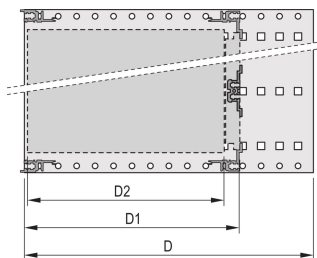

EuropacPRO 19" Subrack Kit for DIN Connector, Retrofit Shielding, 3 U, 235 mm

KATALOGOVÉ ČÍSLO

24563-192

Non-shielded subrack for Din Connector mounting EN 60603-2 (DIN 41612).

CERTIFICATIONS

VLASTNOSTI

Subrack with side panel type F ("flexible"), front 19" bracket included, depth-adjustable 19" bracket sold separately (not included in items delivered)

Aluminum construction

IP 20, in accordance with IEC 60529

Internal and external dimensions in accordance with: IEC 60297-3-100, -101, IEEE 1101.1

Rear horizontal rails for connector mounting (IEC 60603-2 / DIN 41612)