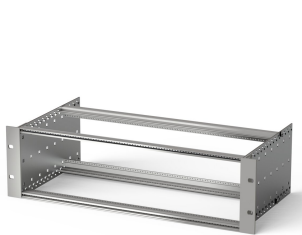

EuropacPRO 19" Subrack Kit for DIN Connector, Retrofit Shielding, 3 U, 355 mm

KATALOGOVÉ ČÍSLO

24563-194

Non-shielded subrack for Din Connector mounting EN 60603-2 (DIN 41612).

CERTIFICATIONS

VLASTNOSTI

Subrack with side panel type F ("flexible"), front 19" bracket included, depth-adjustable 19" bracket sold separately (not included in items delivered)

Modifications such as cutouts, different finishes or dimensions available

Supplied as space-saving flat-pack

Horizontal rail type "light"

VLASTNOSTI PRODUKTU

Rack Height: 3U

Hloubka: 355mm

Množství v balení: 1

For Mounting: DIN Connector

Board Depth: 160mm; 220mm; 280mm; 340mm

Gasket Type: Stainless Steel EMC (retrofitable)

Rukojeť v ceně: No

Mounting: Rack

Complies With: IEC 60297-3-103

EMC Shielding: No

Povrchová úprava: Anodized; Passivated

Materiál: Hliník

Product Type: Subrack/Chassis

Rack Width: 84HP

Static Load: 11kg

Net Weight: 1.34kg

DALŠÍ PODROBNOSTI O PRODUKTU

Individual configuration: broad range of variants in height, width and depth; guide rails for a wide variety of applications; interior options; accessories and mounting material.