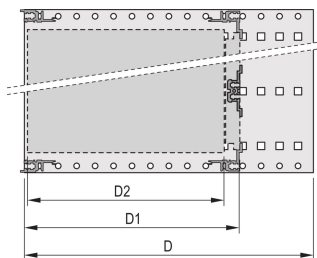

EuropacPRO 19" Subrack Kit for DIN Connector, Retrofit Shielding, 3 U, 355 mm

KATALOGOVÉ ČÍSLO

24563-194

Non-shielded subrack for Din Connector mounting EN 60603-2 (DIN 41612).

CERTIFICATIONS

VLASTNOSTI

Subrack with side panel type F ("flexible"), front 19" bracket included, depth-adjustable 19" bracket sold separately (not included in items delivered)

Aluminum construction

IP 20, in accordance with IEC 60529

Internal and external dimensions in accordance with: IEC 60297-3-100, -101, IEEE 1101.1

Rear horizontal rails for connector mounting (IEC 60603-2 / DIN 41612)

Modifications such as cutouts, different finishes or dimensions available

Supplied as space-saving flat-pack

Horizontal rail type "light"

VLASTNOSTI PRODUKTU

Rack Height: 3U

Hloubka: 355mm

Množství v balení: 1

For Mounting: DIN Connector

Board Depth: 160mm; 220mm; 280mm; 340mm

Gasket Type: Stainless Steel EMC (retrofitable)

Rukojeť v ceně: No

Mounting: Rack

Complies With: IEC 60297-3-103

EMC Shielding: No

Povrchová úprava: Anodized; Passivated