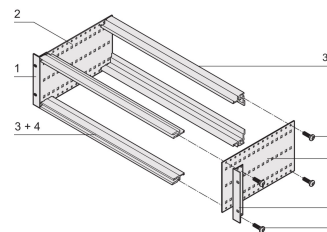

EuropacPRO 19" Subrack Kit for DIN Connector, Retrofit Shielding, 3 U, 355 mm

KATALOGOVÉ ČÍSLO

24563-194

Non-shielded subrack for Din Connector mounting EN 60603-2 (DIN 41612).

CERTIFICATIONS

VLASTNOSTI

Subrack with side panel type F ("flexible"), front 19" bracket included, depth-adjustable 19" bracket sold separately (not included in items delivered)

Aluminum construction

IP 20, in accordance with IEC 60529

Internal and external dimensions in accordance with: IEC 60297-3-100, -101, IEEE 1101.1

Rear horizontal rails for connector mounting (IEC 60603-2 / DIN 41612)

Modifications such as cutouts, different finishes or dimensions available

Supplied as space-saving flat-pack

Horizontal rail type "light"

VLASTNOSTI PRODUKTU

Rack Height: 3U

Hloubka: 355mm

Množství v balení: 1

For Mounting: DIN Connector

Board Depth: 160mm; 220mm; 280mm; 340mm

Gasket Type: Stainless Steel EMC (retrofitable)

Rukojeť v ceně: No

Mounting: Rack

Complies With: IEC 60297-3-103

EMC Shielding: No

Povrchová úprava: Anodized; Passivated