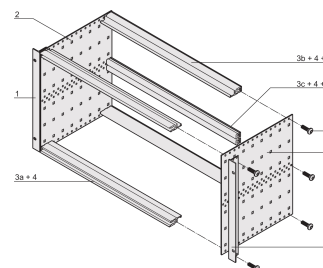

EuropacPRO 19" Subrack Kit for Backplane, Retrofit Shielding, 6 U, 355 mm

KATALOGOVÉ ČÍSLO

24563-434

Non-shielded subrack for backplane mounting.

CERTIFICATIONS

VLASTNOSTI

Subrack with side panel type F ("flexible"), front 19" bracket included, depth-adjustable 19" bracket sold separately (not included in items delivered)

Rear horizontal rail for backplane mounting with insulation strip

Aluminum construction

IP 20, in accordance with IEC 60529

Modifications such as cutouts, different finishes or dimensions available