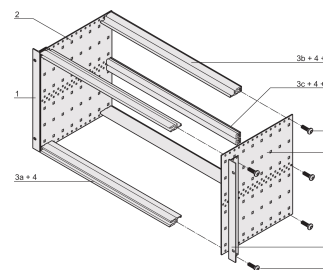

EuropacPRO 19" Subrack Kit for Backplane, Retrofit Shielding, 6 U, 415 mm

KATALOGOVÉ ČÍSLO

24563-435

Non-shielded subrack for backplane mounting.

CERTIFICATIONS

VLASTNOSTI

Subrack with side panel type F ("flexible"), front 19" bracket included, depth-adjustable 19" bracket sold separately (not included in items delivered)

Rear horizontal rail for backplane mounting with insulation strip

Aluminum construction

IP 20, in accordance with IEC 60529

Modifications such as cutouts, different finishes or dimensions available

Supplied as space-saving flat-pack

Horizontal rail type "light"

Internal and external dimensions in accordance with: IEC 60297-3-100, -101, IEEE 1101.1

VLASTNOSTI PRODUKTU

Rack Height: 6U

Hloubka: 415mm

Množství v balení: 1

For Mounting: Backplane

Board Depth: 160mm; 220mm; 280mm; 340mm

Gasket Type: Stainless Steel EMC (retrofittable)

Rukojeť v ceně: No

Mounting: Rack

Complies With: IEC 60297-3-103

EMC Shielding: No

Povrchová úprava: Anodized; Passivated