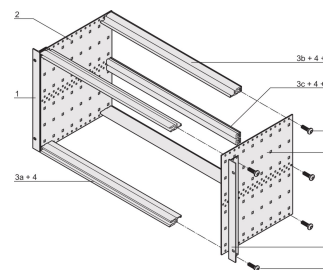

EuropacPRO 19" Subrack Kit for Backplane, Retrofit Shielding, 6 U, 475 mm

KATALOGOVÉ ČÍSLO

24563-436

Non-shielded subrack for backplane mounting.

CERTIFICATIONS

VLASTNOSTI

Subrack with side panel type F ("flexible"), front 19" bracket included, depth-adjustable 19" bracket sold separately (not included in items delivered)

Rear horizontal rail for backplane mounting with insulation strip

Aluminum construction

IP 20, in accordance with IEC 60529

Modifications such as cutouts, different finishes or dimensions available

Supplied as space-saving flat-pack

Horizontal rail type "light"

Internal and external dimensions in accordance with: IEC 60297-3-100, -101, IEEE 1101.1

VLASTNOSTI PRODUKTU

Rack Height: 6U

Hloubka: 475mm

Množství v balení: 1

For Mounting: Backplane

Board Depth: 160mm; 220mm; 280mm; 340mm

Gasket Type: Stainless Steel EMC (retrofittable)

Rukojeť v ceně: No

Mounting: Rack

Complies With: IEC 60297-3-103

EMC Shielding: No

Povrchová úprava: Anodized; Passivated