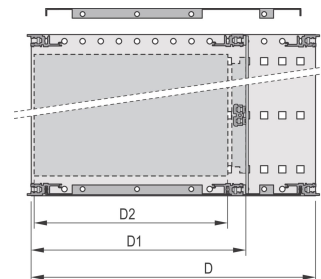

EuropacPRO 19" Subrack Kit for Backplane, Shielded, 6 U, 235 mm

KATALOGOVÉ ČÍSLO

24563-442

EMC Shielded subrack for backplane mounting, rear side covered by a rear panel.

CERTIFICATIONS

VLASTNOSTI

Subrack with side panel type F ("flexible"), front 19" bracket included, depth-adjustable 19" bracket sold separately (not included in items delivered)

Supplied as space-saving flat-pack

Modifications such as cutouts, different finishes or dimensions available

EMC of approximately 40 dB at 1 GHz, 30 dB at 2 GHz, assuming that the front is covered with shielded front panels, testing in accordance with VG 95373 part 15

IP 20, in accordance with IEC 60529

Aluminum construction

Internal and external dimensions in accordance with: IEC 60297-3-100, -101, IEEE 1101.1

Rear horizontal rail for backplane mounting with insulation strip

Horizontal rail type "light"

VLASTNOSTI PRODUKTU

Rack Height: 6U

Hloubka (D): 235mm

Množství v balení: 1

For Mounting: Backplane

Board Depth: 160mm; 220mm

Gasket Type: Textile EMC