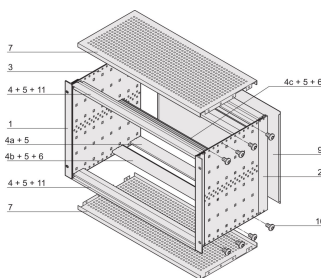

EuropacPRO 19" Subrack Kit for Backplane, Shielded, 6 U, 235 mm

KATALOGOVÉ ČÍSLO

24563-442

EMC Shielded subrack for backplane mounting, rear side covered by a rear panel.

CERTIFICATIONS

VLASTNOSTI

Subrack with side panel type F ("flexible"), front 19" bracket included, depth-adjustable 19" bracket sold separately (not included in items delivered)

Supplied as space-saving flat-pack

Modifications such as cutouts, different finishes or dimensions available

EMC of approximately 40 dB at 1 GHz, 30 dB at 2 GHz, assuming that the front is covered with shielded front panels, testing in accordance with VG 95373 part 15

Horizontal rail type "light"

VLASTNOSTI PRODUKTU

Rack Height: 6U

Hloubka (D): 235mm

Množství v balení: 1

For Mounting: Backplane

Board Depth: 160mm; 220mm

Gasket Type: Textile EMC