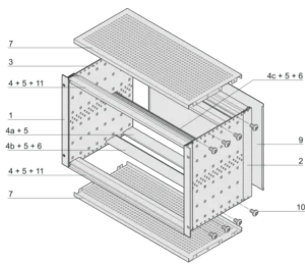

DIAGRAMS

UPOZORNĚNÍ

Produkty nVent musí být instalovány a používány pouze tak, jak je uvedeno v instrukčních listech a materiálech pro školení nVent. Instrukční listy jsou k dispozici na www.nvent.com a od vašeho zástupce zákaznického servisu nVent. Nesprávná instalace, zneužití, nesprávné použití nebo jiný nedostatek úplného dodržování pokynů a varování nVent může způsobit selhání produktu, poškození majetku, vážné zranění osob a smrt a/nebo zrušit vaši záruku.

North America

All locations
+1.763.422.2661
Chat with us:
nvent.com/schroff

Europe

Straubenhardt, Germany
+49.7082.794.0
Betschdorf, France
+33.3.88.90.64.90
Warsaw, Poland
+48.22.209.98.35
Assago, Italy
+39.02.932.7141
Chat with us:
nvent.com/schroff

Asia

Shanghai, China
+86.21.2412.6943
Qingdao, China
+86.532.8771.6101
Singapore
+65.6768.5800
Shin-Yokohama, Japan
+81.45.476.0271
Chat with us:
nvent.com/schroff

Middle East & India

Dubai, United Arab
Emirates
+971.4.378.1700
Bangalore, India
+91.80.6715.2001
Istanbul, Turkey
+90.216.250.7374
Chat with us:
nvent.com/schroff

Naše portfolio silných značek:

CADDY ERICO HOFFMAN ILSCO SCHROFF TRACHTE