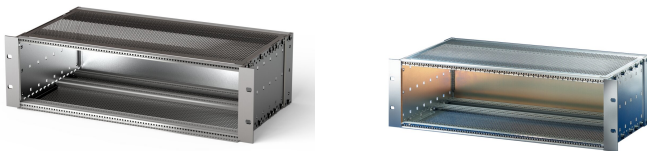

EuropacPRO 19" Subrack Kit for Backplane, Shielded, 6 U, 355 mm

KATALOGOVÉ ČÍSLO

24563-444

EMC Shielded subrack for backplane mounting, rear side covered by a rear panel.

CERTIFICATIONS

VLASTNOSTI

Subrack with side panel type F ("flexible"), front 19" bracket included, depth-adjustable 19" bracket sold separately (not included in items delivered)

Supplied as space-saving flat-pack

Modifications such as cutouts, different finishes or dimensions available

EMC of approximately 40 dB at 1 GHz, 30 dB at 2 GHz, assuming that the front is covered with shielded front panels, testing in accordance with VG 95373 part 15

Horizontal rail type "light"

VLASTNOSTI PRODUKTU

Rack Height: 6U

Hloubka (D): 355mm

Množství v balení: 1

For Mounting: Backplane

Board Depth: 160mm; 220mm; 280mm

Gasket Type: Textile EMC

Rukojeť v ceně: No

Mounting: Rack

Complies With: IEC 60297-3-103

EMC Shielding: Yes

Povrchová úprava: Anodized; Passivated

Materiál: Hliník

Product Type: Subrack/Chassis

Rack Width: 84HP