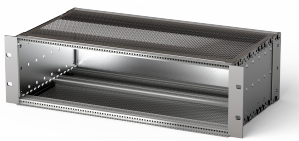

EuropacPRO 19" Subrack Kit for Backplane, Shielded, 6 U, 415 mm

KATALOGOVÉ ČÍSLO

24563-445

EMC Shielded subrack for backplane mounting, rear side covered by a rear panel.

CERTIFICATIONS

VLASTNOSTI

Subrack with side panel type F ("flexible"), front 19" bracket included, depth-adjustable 19" bracket sold separately (not included in items delivered)

Supplied as space-saving flat-pack

Modifications such as cutouts, different finishes or dimensions available

EMC of approximately 40 dB at 1 GHz, 30 dB at 2 GHz, assuming that the front is covered with shielded front panels, testing in accordance with VG 95373 part 15

Horizontal rail type "light"

VLASTNOSTI PRODUKTU

Rack Height: 6U

Hloubka (D): 415mm

Množství v balení: 1

For Mounting: Backplane

Board Depth: 160mm; 220mm; 280mm

Gasket Type: Textile EMC

Rukojeť v ceně: No

Mounting: Rack

Complies With: IEC 60297-3-103

EMC Shielding: Yes

Povrchová úprava: Anodized; Passivated

Materiál: Hliník

Product Type: Subrack/Chassis

Rack Width: 84HP