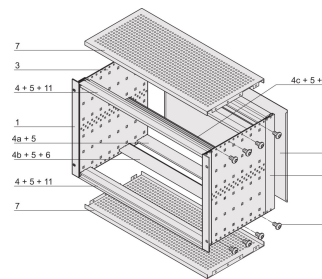

EuropacPRO 19" Subrack Kit for Backplane, Shielded, 6 U, 475 mm

KATALOGOVÉ ČÍSLO

24563-446

EMC Shielded subrack for backplane mounting, rear side covered by a rear panel.

CERTIFICATIONS

VLASTNOSTI

Subrack with side panel type F ("flexible"), front 19" bracket included, depth-adjustable 19" bracket sold separately (not included in items delivered)

Supplied as space-saving flat-pack

Modifications such as cutouts, different finishes or dimensions available

EMC of approximately 40 dB at 1 GHz, 30 dB at 2 GHz, assuming that the front is covered with shielded front panels, testing in accordance with VG 95373 part 15

IP 20, in accordance with IEC 60529

Aluminum construction

Internal and external dimensions in accordance with: IEC 60297-3-100, -101, IEEE 1101.1

Rear horizontal rail for backplane mounting with insulation strip

Horizontal rail type "light"

VLASTNOSTI PRODUKTU

Rack Height: 6U

Hloubka (D): 475mm

Množství v balení: 1

For Mounting: Backplane

Board Depth: 160mm; 220mm; 280mm

Gasket Type: Textile EMC