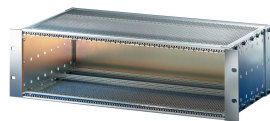

EuropacPRO 19" Subrack Kit for Backplane, Shielded, 6 U, 475 mm

KATALOGOVÉ ČÍSLO

24563-446

EMC Shielded subrack for backplane mounting, rear side covered by a rear panel.

CERTIFICATIONS

VLASTNOSTI

Subrack with side panel type F ("flexible"), front 19" bracket included, depth-adjustable 19" bracket sold separately (not included in items delivered)

Supplied as space-saving flat-pack

Modifications such as cutouts, different finishes or dimensions available

EMC of approximately 40 dB at 1 GHz, 30 dB at 2 GHz, assuming that the front is covered with shielded front panels, testing in accordance with VG 95373 part 15

Horizontal rail type "light"

VLASTNOSTI PRODUKTU

Rack Height: 6U

Hloubka (D): 475mm

Množství v balení: 1

For Mounting: Backplane

Board Depth: 160mm; 220mm; 280mm

Gasket Type: Textile EMC