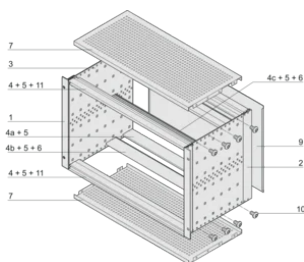

IP 20, in accordance with IEC 60529

Aluminum construction

Internal and external dimensions in accordance with: IEC 60297-3-100, -101, IEEE 1101.1

Rear horizontal rail for backplane mounting with insulation strip

Horizontal rail type "light"

VLASTNOSTI PRODUKTU

Rack Height: 6U

Hloubka (D): 475mm

Množství v balení: 1

For Mounting: Backplane

Board Depth: 160mm; 220mm; 280mm

Gasket Type: Textile EMC

Rukojeť v ceně: No

Mounting: Rack

Complies With: IEC 60297-3-103

EMC Shielding: Yes

Povrchová úprava: Anodized; Passivated

Materiál: Hliník

Product Type: Subrack/Chassis

Rack Width: 84HP

Static Load: 11kg

Net Weight: 4.85kg

DALŠÍ PODROBNOSTI O PRODUKTU

Individual configuration: broad range of variants in height, width and depth; guide rails for a wide variety of applications; interior options; accessories and mounting material.

DIAGRAMS