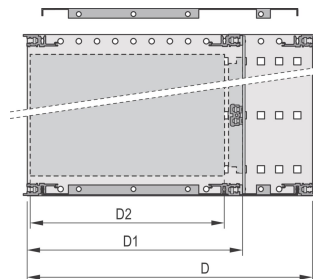

EuropacPRO 19" Subrack Kit for Backplane, Shielded, 6 U, 475 mm

KATALOGOVÉ ČÍSLO

24563-446

EMC Shielded subrack for backplane mounting, rear side covered by a rear panel.

CERTIFICATIONS

VLASTNOSTI

Subrack with side panel type F ("flexible"), front 19" bracket included, depth-adjustable 19" bracket sold separately (not included in items delivered)

Supplied as space-saving flat-pack

Modifications such as cutouts, different finishes or dimensions available

EMC of approximately 40 dB at 1 GHz, 30 dB at 2 GHz, assuming that the front is covered with shielded front panels, testing in accordance with VG 95373 part 15

IP 20, in accordance with IEC 60529

Aluminum construction

Internal and external dimensions in accordance with: IEC 60297-3-100, -101, IEEE 1101.1

Rear horizontal rail for backplane mounting with insulation strip

Horizontal rail type "light"

VLASTNOSTI PRODUKTU

Rack Height: 6U

Hloubka (D): 475mm

Množství v balení: 1

For Mounting: Backplane

Board Depth: 160mm; 220mm; 280mm

Gasket Type: Textile EMC