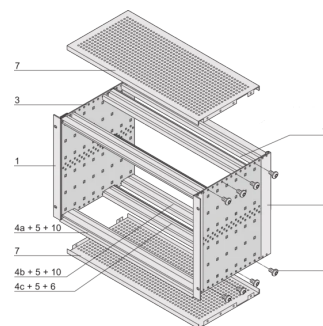

EuropacPRO 19" Subrack Kit for Backplane, Shielded, CompactPCI, 6 U, 235 mm

KATALOGOVÉ ČÍSLO

24563-452

EMC Shielded subrack for backplane mounting, for CPCI application.

CERTIFICATIONS

VLASTNOSTI

Subrack with side panel type F ("flexible") for CompactPCI plug-in units with high insertion and withdrawal forces

Aluminum construction

Rear horizontal rail for backplane mounting with insulation strip

Internal and external dimensions in accordance with: IEC 60297-3-100, -101, -102, -103, -104, IEEE 1101.1, IEEE 1101.10/11

Supplied as space-saving flat-pack

IP 20, in accordance with IEC 60529

Horizontal rail type "Heavy"

VLASTNOSTI PRODUKTU

Rack Height: 6U

Hĺoubka (D): 235mm

Množství v balení: 1

For Mounting: Backplane

Board Depth: 160mm

Gasket Type: Textile EMC

Rukojeť v ceně: No

Mounting: Rack

Complies With: IEC 60297-3-103; IEEE 1101.10

EMC Shielding: Yes

Povrchová úprava: Anodized; Passivated

Materiál: Hliník