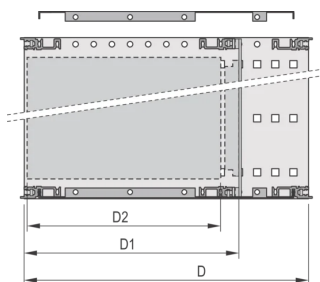

EuropacPRO 19" Subrack Kit for Backplane, Shielded, CompactPCI, 6 U, 235 mm

KATALOGOVÉ ČÍSLO

24563-452

EMC Shielded subrack for backplane mounting, for CPCI application.

CERTIFICATIONS

VLASTNOSTI

Subrack with side panel type F ("flexible") for CompactPCI plug-in units with high insertion and withdrawal forces

Aluminum construction

Rear horizontal rail for backplane mounting with insulation strip

Internal and external dimensions in accordance with: IEC 60297-3-100, -101, -102, -103, -104, IEEE 1101.1, IEEE 1101.10/11

Supplied as space-saving flat-pack

IP 20, in accordance with IEC 60529

Horizontal rail type "Heavy"

VLASTNOSTI PRODUKTU

Rack Height: 6U

Hĺoubka (D): 235mm

Množství v balení: 1

For Mounting: Backplane