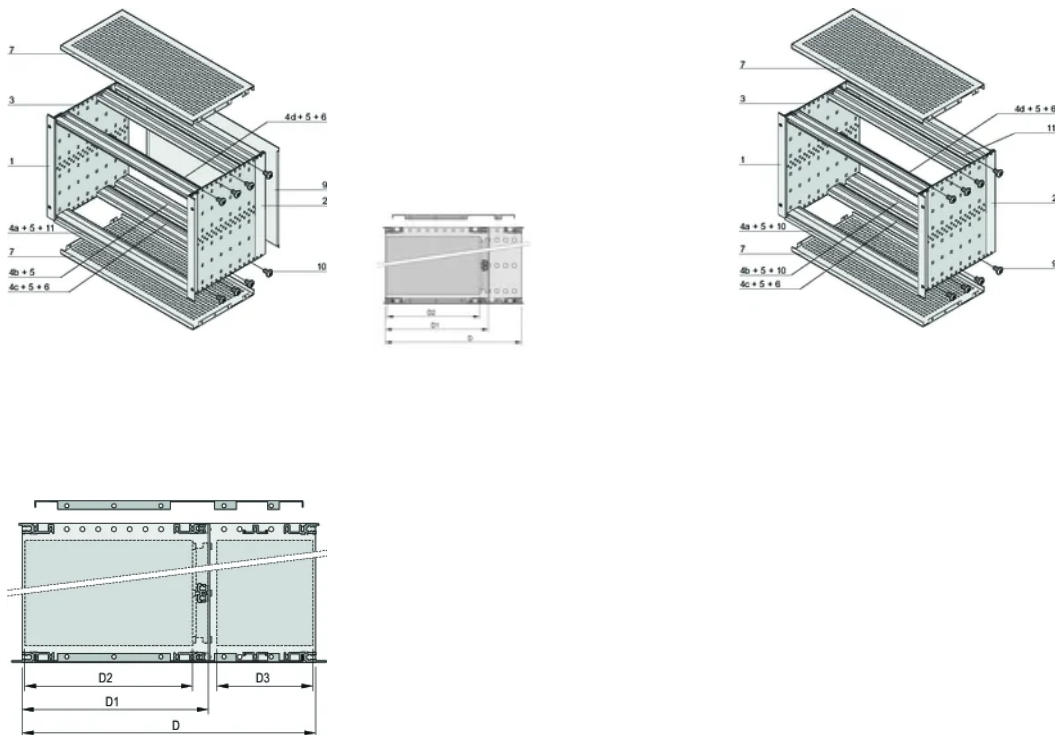

DIAGRAMS

UPOZORNĚNÍ

Produkty nVent musí být instalovány a používány pouze tak, jak je uvedeno v instrukčních listech a materiálech pro školení nVent. Instrukční listy jsou k dispozici na www.nvent.com a od vašeho zástupce zákaznického servisu nVent. Nesprávná instalace, zneužití, nesprávné použití nebo jiný nedostatek úplného dodržování pokynů a varování nVent může způsobit selhání produktu, poškození majetku, vážné zranění osob a smrt a/nebo zrušit vaši záruku.

North America

All locations
+1.763.422.2661
Chat with us:
nvent.com/schroff

Europe

Straubenhardt, Germany
+49.7082.794.0
Betschdorf, France
+33.3.88.90.64.90
Warsaw, Poland
+48.22.209.98.35
Assago, Italy
+39.02.932.7141
Chat with us:
nvent.com/schroff

Asia

Shanghai, China
+86.21.2412.6943
Qingdao, China
+86.532.8771.6101
Singapore
+65.6768.5800
Shin-Yokohama, Japan
+81.45.476.0271
Chat with us:
nvent.com/schroff

Middle East & India

Dubai, United Arab Emirates
+971.4.378.1700
Bangalore, India
+91.80.6715.2001
Istanbul, Turkey
+90.216.250.7374
Chat with us:
nvent.com/schroff

Naše portfolio silných značek:

CADDY ERICO HOFFMAN ILSCO SCHROFF TRACHTE