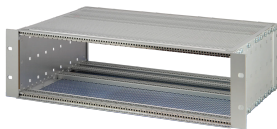

EuropacPRO 19" Subrack Kit for Backplane, Shielded, CompactPCI, 6 U, 235 mm

KATALOGOVÉ ČÍSLO

24563-452

EMC Shielded subrack for backplane mounting, for CPCI application.

CERTIFICATIONS

VLASTNOSTI

Subrack with side panel type F ("flexible") for CompactPCI plug-in units with high insertion and withdrawal forces

Modifications such as cutouts, different finishes or dimensions available

EMC of approximately 40 dB at 1 GHz, 30 dB at 2 GHz, assuming that the front is covered with shielded front panels, testing in accordance with VG 95373 part 15

Supplied as space-saving flat-pack

IP 20, in accordance with IEC 60529

Horizontal rail type "Heavy"

VLASTNOSTI PRODUKTU

Rack Height: 6U

Hĺoubka (D): 235mm

Množství v balení: 1

For Mounting: Backplane

Board Depth: 160mm

Gasket Type: Textile EMC

Rukojeť v ceně: No

Mounting: Rack

Complies With: IEC 60297-3-103; IEEE 1101.10

EMC Shielding: Yes

Povrchová úprava: Anodized; Passivated

Materiál: Hliník