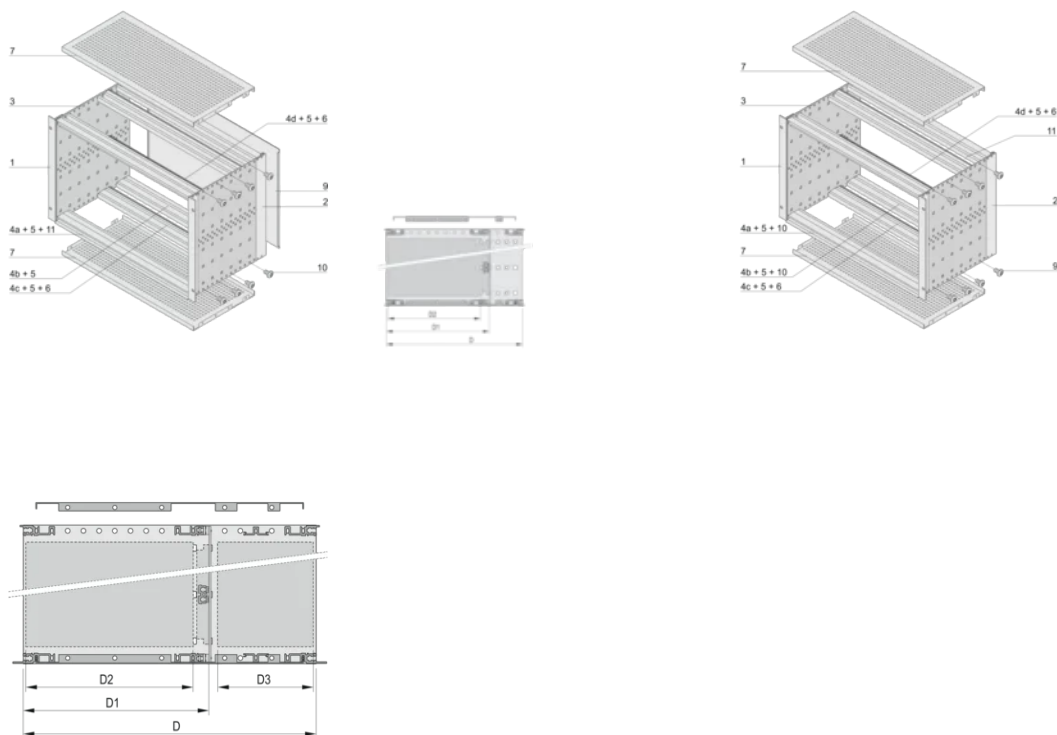

DIAGRAMS

UPOZORNĚNÍ

Produkty nVent musí být instalovány a používány pouze tak, jak je uvedeno v instrukčních listech a materiálech pro školení nVent. Instrukční listy jsou k dispozici na www.nvent.com a od vašeho zástupce zákaznického servisu nVent. Nesprávná instalace, zneužití, nesprávné použití nebo jiný nedostatek úplného dodržování pokynů a varování nVent může způsobit selhání produktu, poškození majetku, vážné zranění osob a smrt a/nebo zrušit vaši záruku.

North America

All locations
+1.763.422.2661
Chat with us:
nvent.com/schroff

Europe

Straubenhardt, Germany
+49.7082.794.0
Betschdorf, France
+33.3.88.90.64.90
Warsaw, Poland
+48.22.209.98.35
Assago, Italy
+39.02.932.7141
Chat with us:
nvent.com/schroff

Asia

Shanghai, China
+86.21.2412.6943
Qingdao, China
+86.532.8771.6101
Singapore
+65.6768.5800
Shin-Yokohama, Japan
+81.45.476.0271
Chat with us:
nvent.com/schroff

Middle East & India

Dubai, United Arab Emirates
+971.4.378.1700
Bangalore, India
+91.80.6715.2001
Istanbul, Turkey
+90.216.250.7374
Chat with us:
nvent.com/schroff

Naše portfolio silných značek:

CADDY ERICO HOFFMAN ILSCO SCHROFF TRACHTE