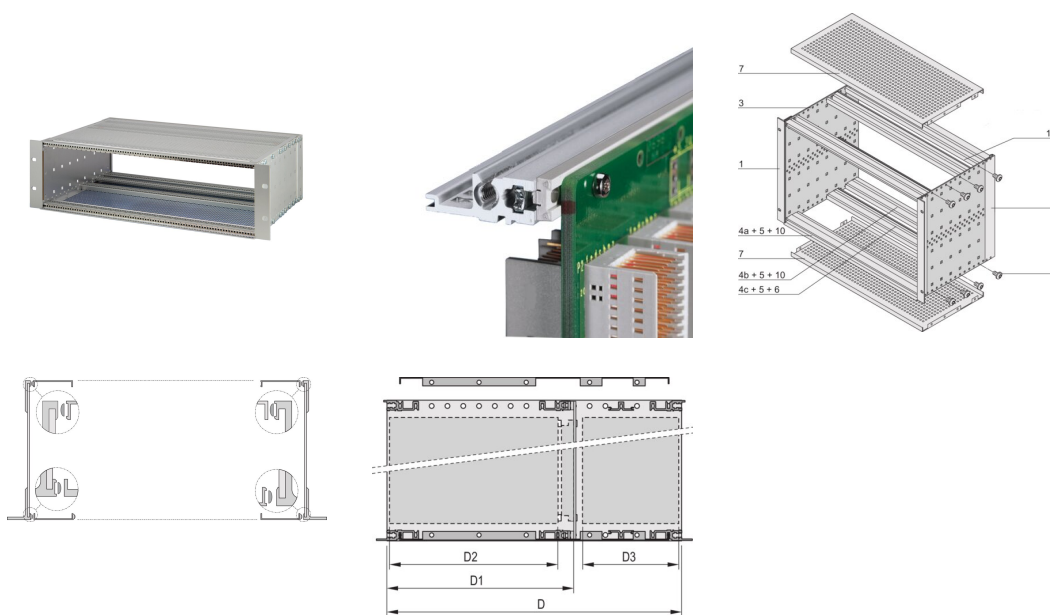

EuropacPRO 19" Subrack Kit for Backplane, Shielded, CompactPCI, 6 U, 275 mm

KATALOGOVÉ ČÍSLO

24563-457

EMC Shielded subrack for backplane mounting, for CPCI application.

CERTIFICATIONS

VLASTNOSTI

Subrack with side panel type F ("flexible") for CompactPCI plug-in units with high insertion and withdrawal forces

Aluminum construction

Rear horizontal rail for backplane mounting with insulation strip

Internal and external dimensions in accordance with: IEC 60297-3-100, -101, -102, -103, -104, IEEE 1101.1, IEEE 1101.10/11

Supplied as space-saving flat-pack

IP 20, in accordance with IEC 60529

Horizontal rail type "Heavy"

VLASTNOSTI PRODUKTU

Rack Height: 6U

Hloubka (D): 275mm

Rear I/O: Yes

Množství v balení: 1

For Mounting: Backplane

Board Depth: 80mm; 160mm

Gasket Type: Textile EMC

Rukojeť v ceně: No

Mounting: Rack

Complies With: IEC 60297-3-103; IEEE 1101.10; IEEE 1101.11

EMC Shielding: Yes

Povrchová úprava: Anodized; Passivated