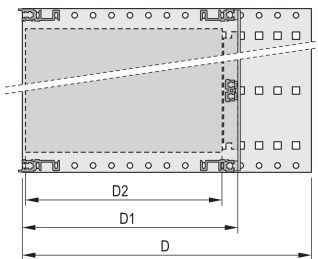

EuropacPRO 19" Subrack Kit for Backplane, Heavy, Retrofit Shielding, 6 U, 175 mm

KATALOGOVÉ ČÍSLO

24563-461

Rear horizontal rail for backplane mounting with insulation strip

CERTIFICATIONS

VLASTNOSTI

Horizontal rail type "Heavy"

Shock and Vibration resistance up to 5 g

IP 20, in accordance with IEC 60529

Shock and vibration tested to the German "Bahn" standards BN 411002, BN 411003

Internal and external dimensions in accordance with: IEC 60297-3-100, -101, IEEE 1101.1