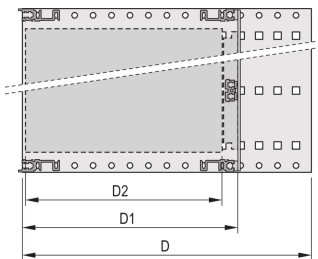

EuropacPRO 19" Subrack Kit for Backplane, Heavy, Retrofit Shielding, 6 U, 235 mm

KATALOGOVÉ ČÍSLO

24563-462

Rear horizontal rail for backplane mounting with insulation strip

CERTIFICATIONS

VLASTNOSTI

Horizontal rail type "Heavy"

Shock and Vibration resistance up to 5 g

IP 20, in accordance with IEC 60529

Shock and vibration tested to the German "Bahn" standards BN 411002, BN 411003

Internal and external dimensions in accordance with: IEC 60297-3-100, -101, IEEE 1101.1