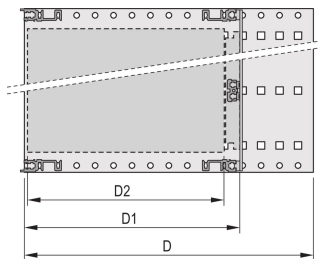

EuropacPRO 19" Subrack Kit for Backplane, Heavy, Retrofit Shielding, 6 U, 295 mm

KATALOGOVÉ ČÍSLO

24563-463

Rear horizontal rail for backplane mounting with insulation strip

CERTIFICATIONS

VLASTNOSTI

Horizontal rail type "Heavy"

Shock and Vibration resistance up to 5 g

IP 20, in accordance with IEC 60529

Shock and vibration tested to the German "Bahn" standards BN 411002, BN 411003

Internal and external dimensions in accordance with: IEC 60297-3-100, -101, IEEE 1101.1