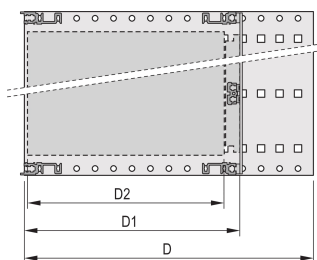

EuropacPRO 19" Subrack Kit for Backplane, Heavy, Retrofit Shielding, 6 U, 355 mm

KATALOGOVÉ ČÍSLO

24563-464

Rear horizontal rail for backplane mounting with insulation strip

CERTIFICATIONS

VLASTNOSTI

Horizontal rail type "Heavy"

Shock and Vibration resistance up to 5 g

IP 20, in accordance with IEC 60529

Shock and vibration tested to the German "Bahn" standards BN 411002, BN 411003

Internal and external dimensions in accordance with: IEC 60297-3-100, -101, IEEE 1101.1