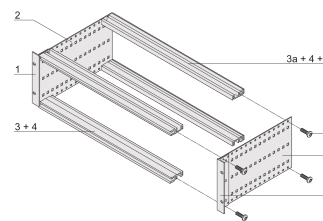

EuropacPRO 19" Subrack Kit for Backplane, Heavy, Retrofit Shielding, 6 U, 355 mm

KATALOGOVÉ ČÍSLO

24563-464

Rear horizontal rail for backplane mounting with insulation strip

CERTIFICATIONS

VLASTNOSTI

Horizontal rail type "Heavy"

Board Depth: 160mm; 220mm; 280mm; 340mm

Gasket Type: Textile EMC

Shock and Vibration Tolerance: 5g (force)

Rukojeť v ceně: No

Mounting: Rack

Complies With: IEC 60297-3-103

EMC Shielding: No

Povrchová úprava: Anodized; Passivated