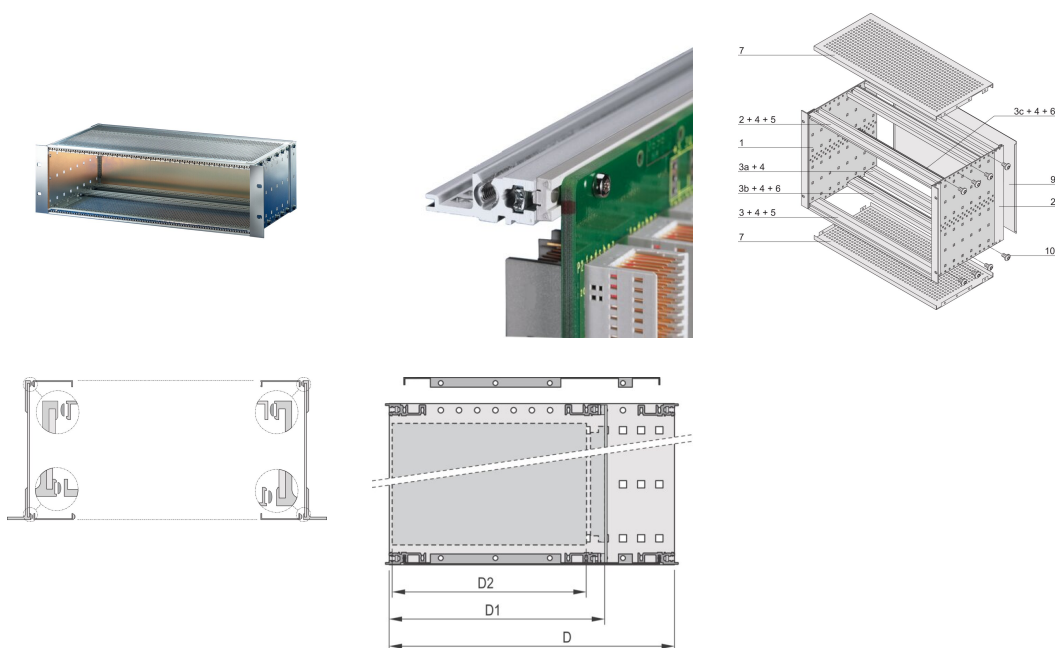

EuropacPRO 19" Subrack Kit for Backplane, Heavy, Shielded, 6 U, 235 mm

KATALOGOVÉ ČÍSLO

24563-472

EMC Shielded subrack for backplane mounting, heavy version with tox welded side panels.

CERTIFICATIONS

VLASTNOSTI

Subrack with side panel type H ("Heavy"), 19" bracket is firmly fixed to side panel (tox-cold welded)

Modifications such as cutouts, different finishes or dimensions available

Supplied as space-saving flat-pack

Aluminum construction

Horizontal rail type "Heavy"

Rear horizontal rail for backplane mounting with insulation strip

EMC of approximately 40 dB at 1 GHz, 30 dB at 2 GHz, assuming that the front is covered with shielded front panels, testing in accordance with VG 95373 part 15

VLASTNOSTI PRODUKTU

Rack Height: 6U

Hloubka (D): 235mm

Množství v balení: 1

For Mounting: Backplane

Board Depth: 160mm; 220mm

Gasket Type: Textile EMC

Shock and Vibration Tolerance: 5g (force)