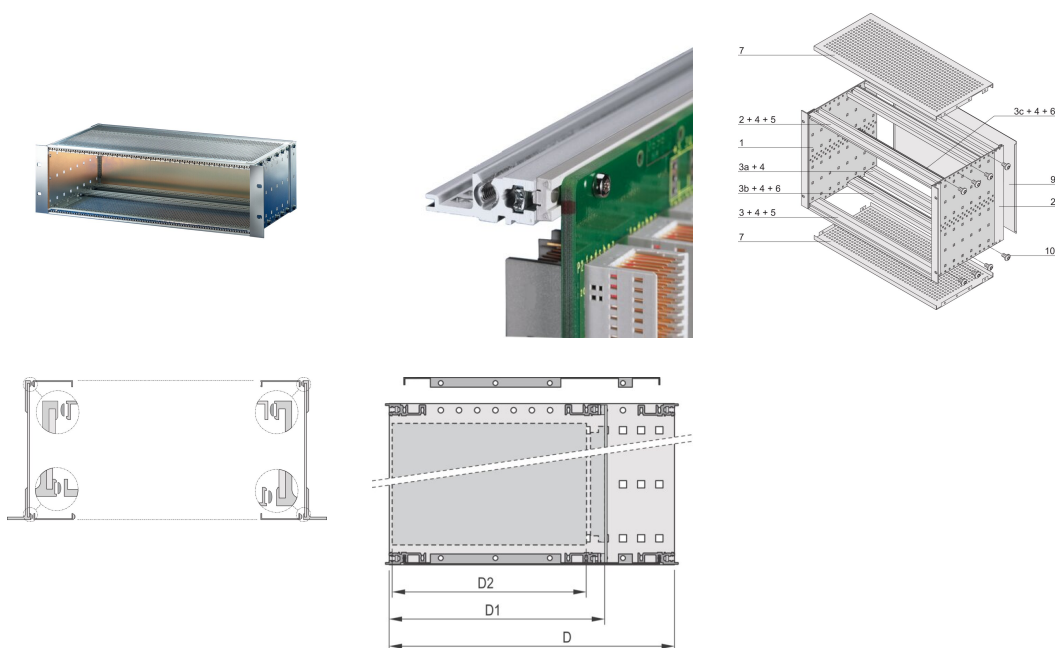

EuropacPRO 19" Subrack Kit for Backplane, Heavy, Shielded, 6 U, 295 mm

KATALOGOVÉ ČÍSLO

24563-473

EMC Shielded subrack for backplane mounting, heavy version with tox welded side panels.

CERTIFICATIONS

VLASTNOSTI

Subrack with side panel type H ("Heavy"), 19" bracket is firmly fixed to side panel (tox-cold welded)

Modifications such as cutouts, different finishes or dimensions available

Supplied as space-saving flat-pack

Aluminum construction

Horizontal rail type "Heavy"

Rear horizontal rail for backplane mounting with insulation strip

EMC of approximately 40 dB at 1 GHz, 30 dB at 2 GHz, assuming that the front is covered with shielded front panels, testing in accordance with VG 95373 part 15

VLASTNOSTI PRODUKTU

Rack Height: 6U

Hloubka (D): 295mm

Množství v balení: 1

For Mounting: Backplane

Board Depth: 160mm; 220mm; 280mm

Gasket Type: Textile EMC

Shock and Vibration Tolerance: 5g (force)