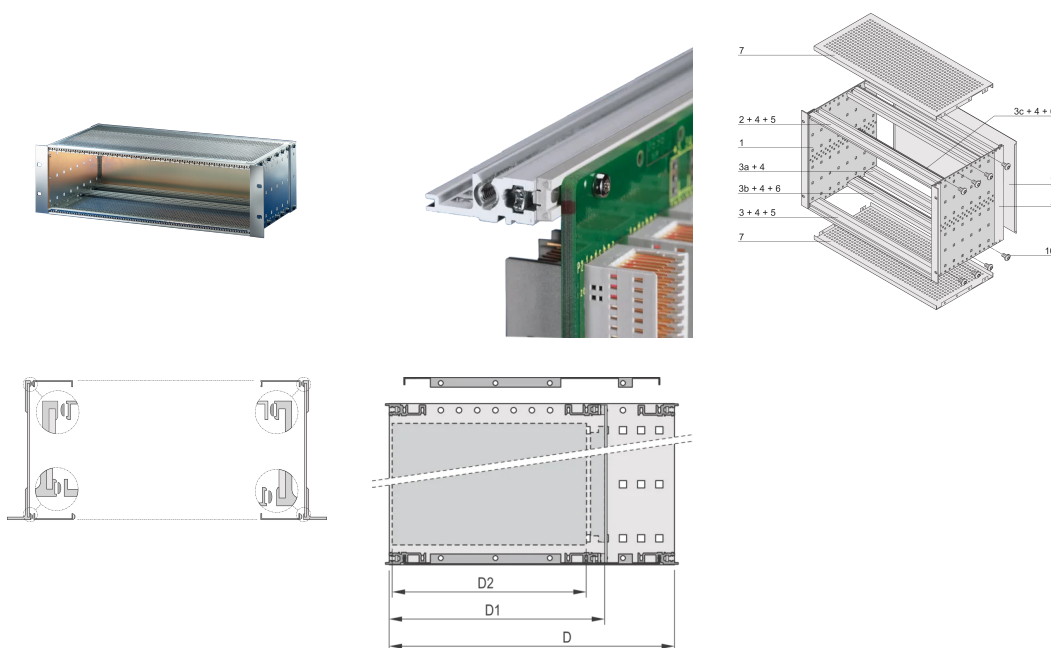

## KATALOGOVÉ ČÍSLO

24563-474

EMC Shielded subrack for backplane mounting, heavy version with tox welded side panels.

## VLASTNOSTI

Subrack with side panel type H ("Heavy"), 19" bracket is firmly fixed to side panel (tox-cold welded)

Modifications such as cutouts, different finishes or dimensions available

Supplied as space-saving flat-pack

## VLASTNOSTI PRODUKTU

---

Rack Height: 6U

Hloubka (D): 355mm

Množství v balení: 1

For Mounting: Backplane

Board Depth: 160mm; 220mm; 280mm

Gasket Type: Textile EMC