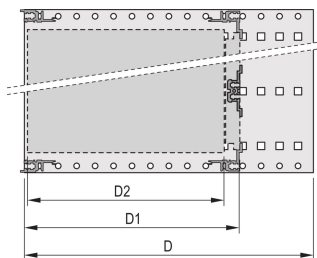

EuropacPRO 19" Subrack Kit for DIN Connector, Retrofit Shielding, 6 U, 175 mm

KATALOGOVÉ ČÍSLO

24563-491

Non-shielded subrack for Din Connector mounting EN 60603-2 (DIN 41612).

CERTIFICATIONS

VLASTNOSTI

Subrack with side panel type F ("flexible"), front 19" bracket included, depth-adjustable 19" bracket sold separately (not included in items delivered)

Aluminum construction

IP 20, in accordance with IEC 60529

Internal and external dimensions in accordance with: IEC 60297-3-100, -101, IEEE 1101.1

Rear horizontal rails for connector mounting (IEC 60603-2 / DIN 41612)