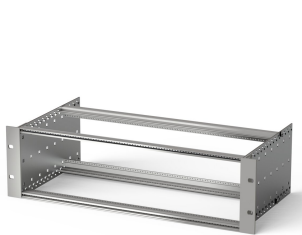

EuropacPRO 19" Subrack Kit for DIN Connector, Retrofit Shielding, 6 U, 175 mm

KATALOGOVÉ ČÍSLO

24563-491

Non-shielded subrack for Din Connector mounting EN 60603-2 (DIN 41612).

CERTIFICATIONS

VLASTNOSTI

Subrack with side panel type F ("flexible"), front 19" bracket included, depth-adjustable 19" bracket sold separately (not included in items delivered)

Aluminum construction

IP 20, in accordance with IEC 60529

Internal and external dimensions in accordance with: IEC 60297-3-100, -101, IEEE 1101.1

Rear horizontal rails for connector mounting (IEC 60603-2 / DIN 41612)