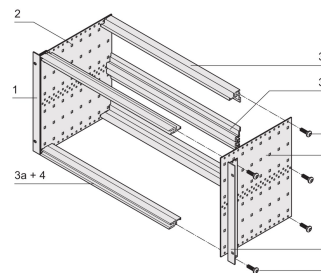

EuropacPRO 19" Subrack Kit for DIN Connector, Retrofit Shielding, 6 U, 175 mm

KATALOGOVÉ ČÍSLO

24563-491

Non-shielded subrack for Din Connector mounting EN 60603-2 (DIN 41612).

CERTIFICATIONS

VLASTNOSTI

Subrack with side panel type F ("flexible"), front 19" bracket included, depth-adjustable 19" bracket sold separately (not included in items delivered)

Aluminum construction

IP 20, in accordance with IEC 60529

Internal and external dimensions in accordance with: IEC 60297-3-100, -101, IEEE 1101.1

Rear horizontal rails for connector mounting (IEC 60603-2 / DIN 41612)