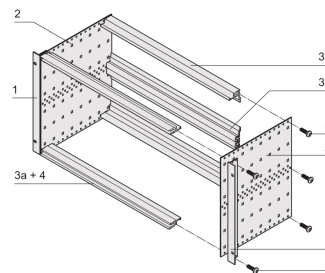

EuropacPRO 19" Subrack Kit for DIN Connector, Retrofit Shielding, 6 U, 355 mm

KATALOGOVÉ ČÍSLO

24563-494

Non-shielded subrack for Din Connector mounting EN 60603-2 (DIN 41612).

CERTIFICATIONS

VLASTNOSTI

Subrack with side panel type F ("flexible"), front 19" bracket included, depth-adjustable 19" bracket sold separately (not included in items delivered)

For Mounting: DIN Connector

Board Depth: 160mm; 220mm; 280mm; 340mm

Gasket Type: Stainless Steel EMC (retrofittable)

Rukojeť v ceně: No

Mounting: Rack

Complies With: IEC 60297-3-103

EMC Shielding: No

Povrchová úprava: Anodized; Passivated