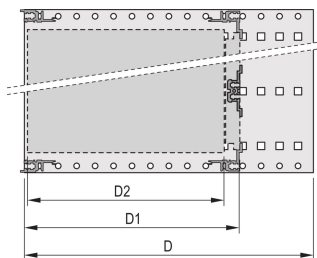

EuropacPRO 19" Subrack Kit for DIN Connector, Retrofit Shielding, 6 U, 355 mm

KATALOGOVÉ ČÍSLO

24563-494

Non-shielded subrack for Din Connector mounting EN 60603-2 (DIN 41612).

CERTIFICATIONS

VLASTNOSTI

Subrack with side panel type F ("flexible"), front 19" bracket included, depth-adjustable 19" bracket sold separately (not included in items delivered)

Aluminum construction

IP 20, in accordance with IEC 60529

Internal and external dimensions in accordance with: IEC 60297-3-100, -101, IEEE 1101.1

Rear horizontal rails for connector mounting (IEC 60603-2 / DIN 41612)

For Mounting: DIN Connector

Board Depth: 160mm; 220mm; 280mm; 340mm

Gasket Type: Stainless Steel EMC (retrofittable)

Rukojeť v ceně: No

Mounting: Rack

Complies With: IEC 60297-3-103

EMC Shielding: No

Povrchová úprava: Anodized; Passivated