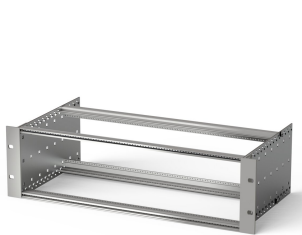

EuropacPRO 19" Subrack Kit for DIN Connector, Retrofit Shielding, 6 U, 355 mm

KATALOGOVÉ ČÍSLO

24563-494

Non-shielded subrack for Din Connector mounting EN 60603-2 (DIN 41612).

CERTIFICATIONS

VLASTNOSTI

Subrack with side panel type F ("flexible"), front 19" bracket included, depth-adjustable 19" bracket sold separately (not included in items delivered)

Modifications such as cutouts, different finishes or dimensions available

Supplied as space-saving flat-pack

Horizontal rail type "light"

VLASTNOSTI PRODUKTU

Rack Height: 6U

Hloubka: 355mm

Množství v balení: 1

For Mounting: DIN Connector

Board Depth: 160mm; 220mm; 280mm; 340mm

Gasket Type: Stainless Steel EMC (retrofittable)

Rukojeť v ceně: No

Mounting: Rack

Complies With: IEC 60297-3-103

EMC Shielding: No

Povrchová úprava: Anodized; Passivated

Materiál: Hliník

Product Type: Subrack/Chassis

Rack Width: 84HP

Static Load: 11kg

Net Weight: 2.24kg

DALŠÍ PODROBNOSTI O PRODUKTU

Individual configuration: broad range of variants in height, width and depth; guide rails for a wide variety of applications; interior options; accessories and mounting material.