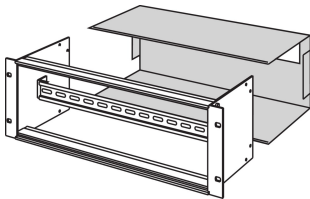

Hood for 19" module support

KATALOGOVÉ ČÍSLO

24564-100

Hood to cover the rear side of 19" module support.

CERTIFICATIONS

VLASTNOSTI

For assembly at rear on 19" module supports

Rear cut out for cable entry (351 x 40mm) cover through two brush strips

Rear hood prepared for grounding kit

Brush strip (self-adhesive): Plastic PVC (RAL7032), Bristle: Nylon black

VLASTNOSTI PRODUKTU

Product Type: Cover

Produktová řada: EuropacPRO

Typ: Rear Hood

Works With: Subracks

Rack Height: 3U

Výška: 132.5mm

Rack Width: 84HP

Šířka: 431.5mm

Hloubka: 88.3mm

Materiál: Hliník

Množství v balení: 1

Net Weight: 0.83kg