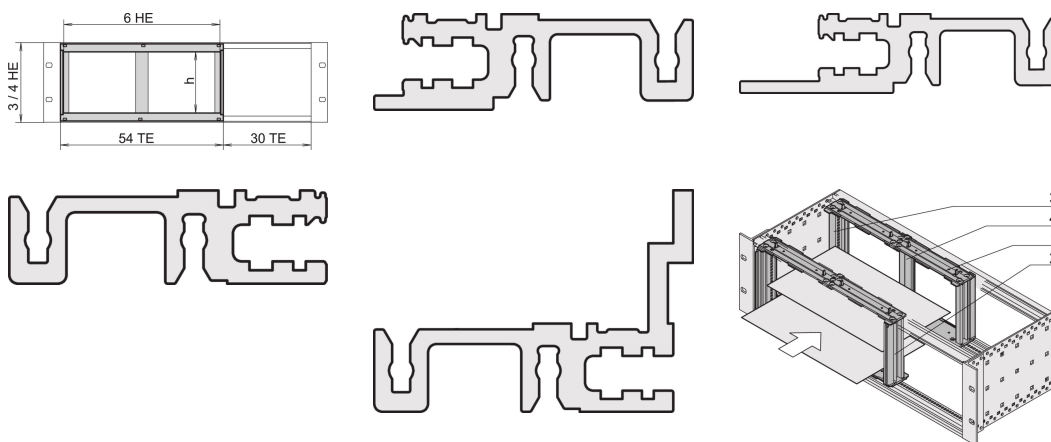

Board Cage for Horizontal Board Installation, 3 U, 20 HP, Front Rail With Long Lip

KATALOGOVÉ ČÍSLO

24564-118

Board cage for horizontal boards offers the option to insert 6 U boards in a 3 or 4 U high subracks or desktop cases. Please add a front front panel to cover the assembly Kit.

CERTIFICATIONS

VLASTNOSTI

For horizontal mounting of double Euroboards in 3 or 4 U high subracks/cases

VLASTNOSTI PRODUKTU

Rack Height: 3U

Rack Width: 20HP

Množství v balení: 1

Materiál: Hliník; Zinc Alloy

Produktová řada: EuropacPRO

Product Type: Mounting Kit

Typ: Horizontal Board Mounting; With Long Lip

Works With: Subracks

Net Weight: 0.791kg

DALŠÍ PODROBNOSTI O PRODUKTU

Please order front frame and EMC shielding material separately.