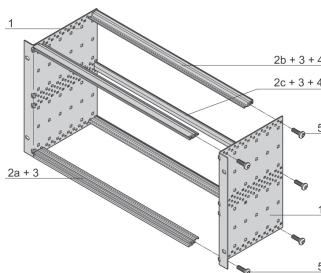

EuropacPRO 19" Subrack Kit for Backplane, Light, Unshielded, 3 U, 235 mm

KATALOGOVÉ ČÍSLO

24564-132

Non-EMC shielded subrack for backplane mounting, light version.

CERTIFICATIONS

VLASTNOSTI

Subrack with side panel type L ("light") with integrated 19" support brackets

Horizontal rail type "light"

Aluminum construction

Rear horizontal rails for backplane mounting with insulation strip

Installed load up to 7.5 kg