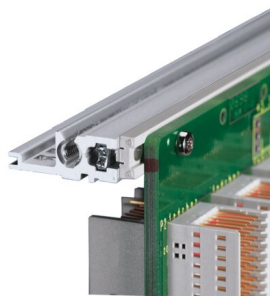

EuropacPRO 19" Subrack Kit for Backplane, Light, Unshielded, 3 U, 235 mm

KATALOGOVÉ ČÍSLO

24564-132

Non-EMC shielded subrack for backplane mounting, light version.

CERTIFICATIONS

VLASTNOSTI

Subrack with side panel type L ("light") with integrated 19" support brackets

Horizontal rail type "light"

Aluminum construction

Rear horizontal rails for backplane mounting with insulation strip

Installed load up to 7.5 kg