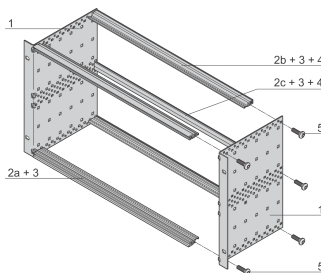

EuropacPRO 19" Subrack Kit for Backplane, Light, Unshielded, 3 U, 295 mm

KATALOGOVÉ ČÍSLO

24564-133

Non-EMC shielded subrack for backplane mounting, light version.

CERTIFICATIONS

VLASTNOSTI

Subrack with side panel type L ("light") with integrated 19" support brackets

Horizontal rail type "light"

Aluminum construction

Rear horizontal rails for backplane mounting with insulation strip

Installed load up to 7.5 kg