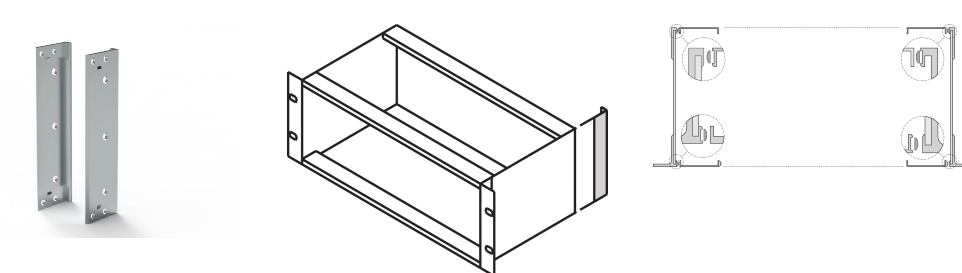

EuropacPRO Rear Angle for Textile EMC Gasket for Side Panel, 3 U

KATALOGOVÉ ČÍSLO

24564-199

EuropacPro rear angle for Textile EMC Gasket, out of Aluminum extrusion with etched surface. Rear hood cannot be mounted simultaneously.

CERTIFICATIONS

VLASTNOSTI

Required for rear shielding

Also useable at the front if you use a depth-adjustable 19" support bracket

VLASTNOSTI PRODUKTU

Rack Height: 3U

Množství v balení: 2

Výška: 132.6mm

Materiál: Hliník

Produktová řada: EuropacPRO

Product Type: Cover

Typ: Rear Angle

Works With: Subracks

Balení: Pair

Gross Weight: 0.085kg

UPOZORNĚNÍ