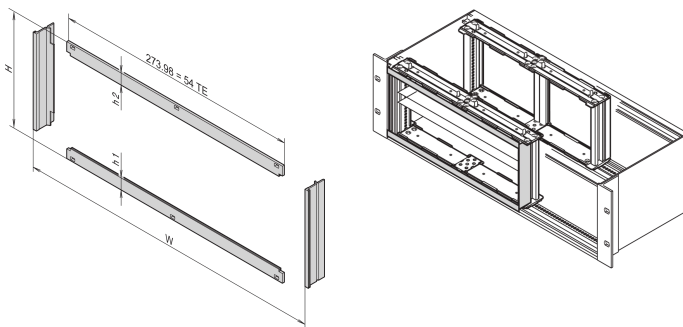

# Front Frame for EMC Shielding for Horizontal Boards Mounting, 4 U, 28 HP

## KATALOGOVÉ ČÍSLO

**24564-209**

Front frame installation provides the contact between subracks and assemblies. It must be used if a customer has selected a horizontal board mounting Kit.

## VLASTNOSTI PRODUKTU

Rack Height: 4U

Rack Width: 28HP

Množství v balení: 1

Povrchová úprava: Anodized; Passivated

Materiál: Hliník

Produktová řada: EuropacPRO

Product Type: Side Panel