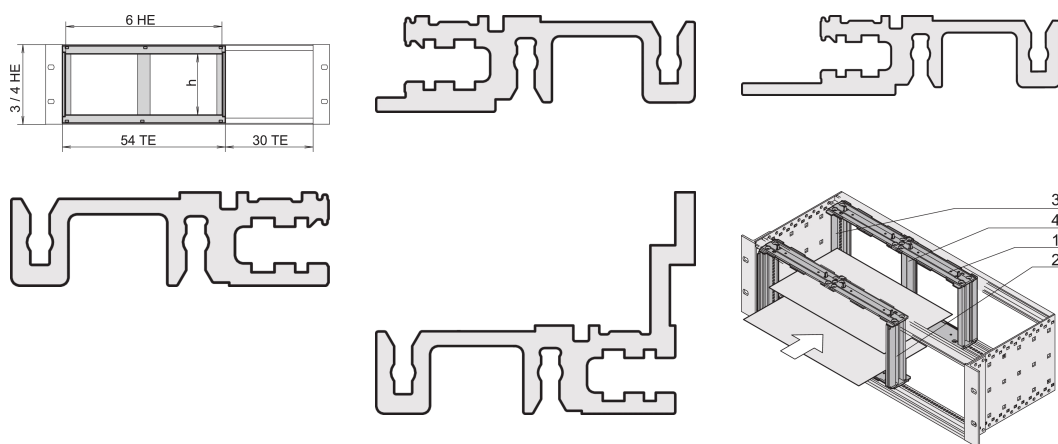

# Board Cage for Horizontal Board Installation, 4 U, 28 HP

## KATALOGOVÉ ČÍSLO

**24564-217**

Board cage for horizontal boards offers the option to insert 6 U boards in a 3 or 4 U high subracks or desktop cases. Please add a front front panel to cover the assembly Kit.

## VLASTNOSTI

For horizontal mounting of double Euroboards in 3 or 4 U high subracks/cases

## VLASTNOSTI PRODUKTU

Rack Height: 4U

Rack Width: 28HP

Množství v balení: 1

Materiál: Hliník; Zinc Alloy

Produktová řada: EuropacPRO

Product Type: Mounting Kit

Typ: Horizontal Board Mounting