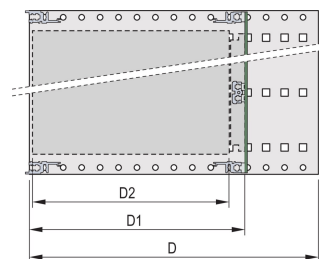

EuropacPRO 19" Subrack Kit for Backplane, Light, Unshielded, 6 U, 175 mm

KATALOGOVÉ ČÍSLO

24564-431

Non-EMC shielded subrack for backplane mounting, light version.

CERTIFICATIONS

VLASTNOSTI

Subrack with side panel type L ("light") with integrated 19" support brackets

Horizontal rail type "light"

Aluminum construction

Rear horizontal rails for backplane mounting with insulation strip

Installed load up to 7.5 kg