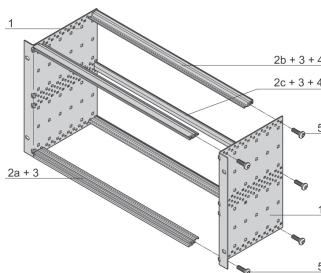

EuropacPRO 19" Subrack Kit for Backplane, Light, Unshielded, 6 U, 175 mm

KATALOGOVÉ ČÍSLO

24564-431

Non-EMC shielded subrack for backplane mounting, light version.

CERTIFICATIONS

VLASTNOSTI

Subrack with side panel type L ("light") with integrated 19" support brackets

Horizontal rail type "light"

Aluminum construction

Rear horizontal rails for backplane mounting with insulation strip

Installed load up to 7.5 kg

Supplied as space-saving flat-pack

Internal and external dimensions in accordance with: IEC 60297-3-100, -101, IEEE 1101.1

Modifications such as cutouts, different finishes or dimensions available

VLASTNOSTI PRODUKTU

Rack Height: 6U

Hloubka: 175mm

Množství v balení: 1

For Mounting: Backplane

Board Depth: 160mm

Rukojeť v ceně: No

Mounting: Rack

Complies With: IEC 60297-3-100; IEC 60297-3-101; IEEE 1101.1

EMC Shielding: No

Povrchová úprava: Anodized; Passivated

Materiál: Hliník

Product Type: Subrack/Chassis

Rack Width: 84HP

Static Load: 7.5kg