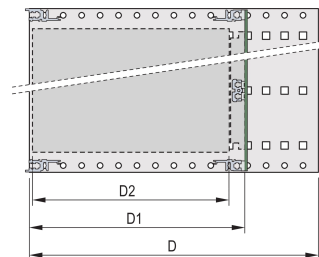

EuropacPRO 19" Subrack Kit for Backplane, Light, Unshielded, 6 U, 295 mm

KATALOGOVÉ ČÍSLO

24564-433

Non-EMC shielded subrack for backplane mounting, light version.

CERTIFICATIONS

VLASTNOSTI

Subrack with side panel type L ("light") with integrated 19" support brackets

Horizontal rail type "light"

Aluminum construction

Rear horizontal rails for backplane mounting with insulation strip

Installed load up to 7.5 kg