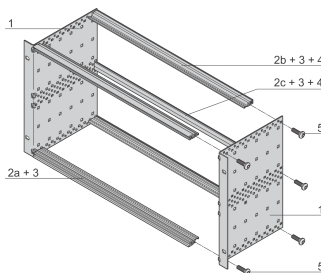

EuropacPRO 19" Subrack Kit for Backplane, Light, Unshielded, 6 U, 295 mm

KATALOGOVÉ ČÍSLO

24564-433

Non-EMC shielded subrack for backplane mounting, light version.

CERTIFICATIONS

VLASTNOSTI

Subrack with side panel type L ("light") with integrated 19" support brackets

Horizontal rail type "light"

Aluminum construction

Rear horizontal rails for backplane mounting with insulation strip

Installed load up to 7.5 kg

Supplied as space-saving flat-pack

Internal and external dimensions in accordance with: IEC 60297-3-100, -101, IEEE 1101.1

Modifications such as cutouts, different finishes or dimensions available

VLASTNOSTI PRODUKTU

Rack Height: 6U

Hloubka: 295mm

Množství v balení: 1

For Mounting: Backplane

Board Depth: 160mm; 220mm; 280mm

Rukojeť v ceně: No

Mounting: Rack

Complies With: IEC 60297-3-100; IEC 60297-3-101; IEEE 1101.1

EMC Shielding: No

Povrchová úprava: Anodized; Passivated

Materiál: Hliník

Product Type: Subrack/Chassis

Rack Width: 84HP

Static Load: 7.5kg